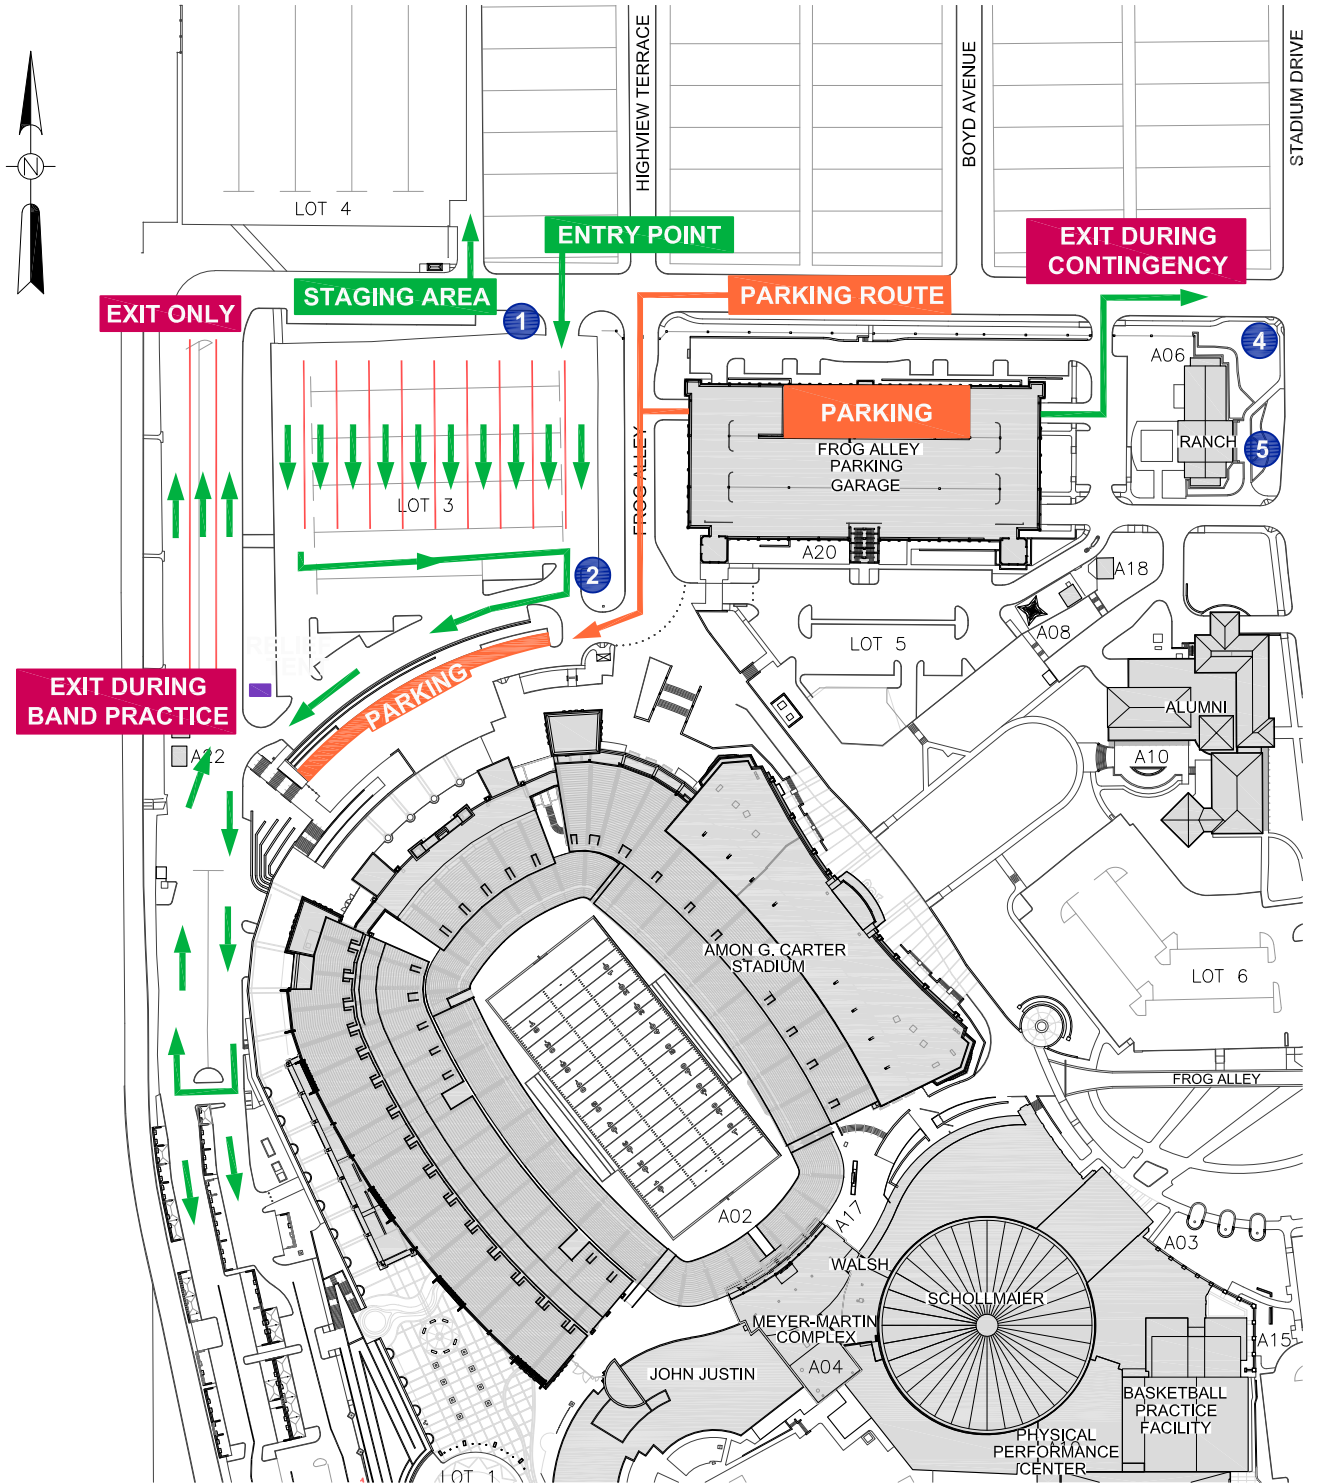

LOT 3 STAGING AREA

LEGEND:

1 NUMBERS - POLICE OFFICERS