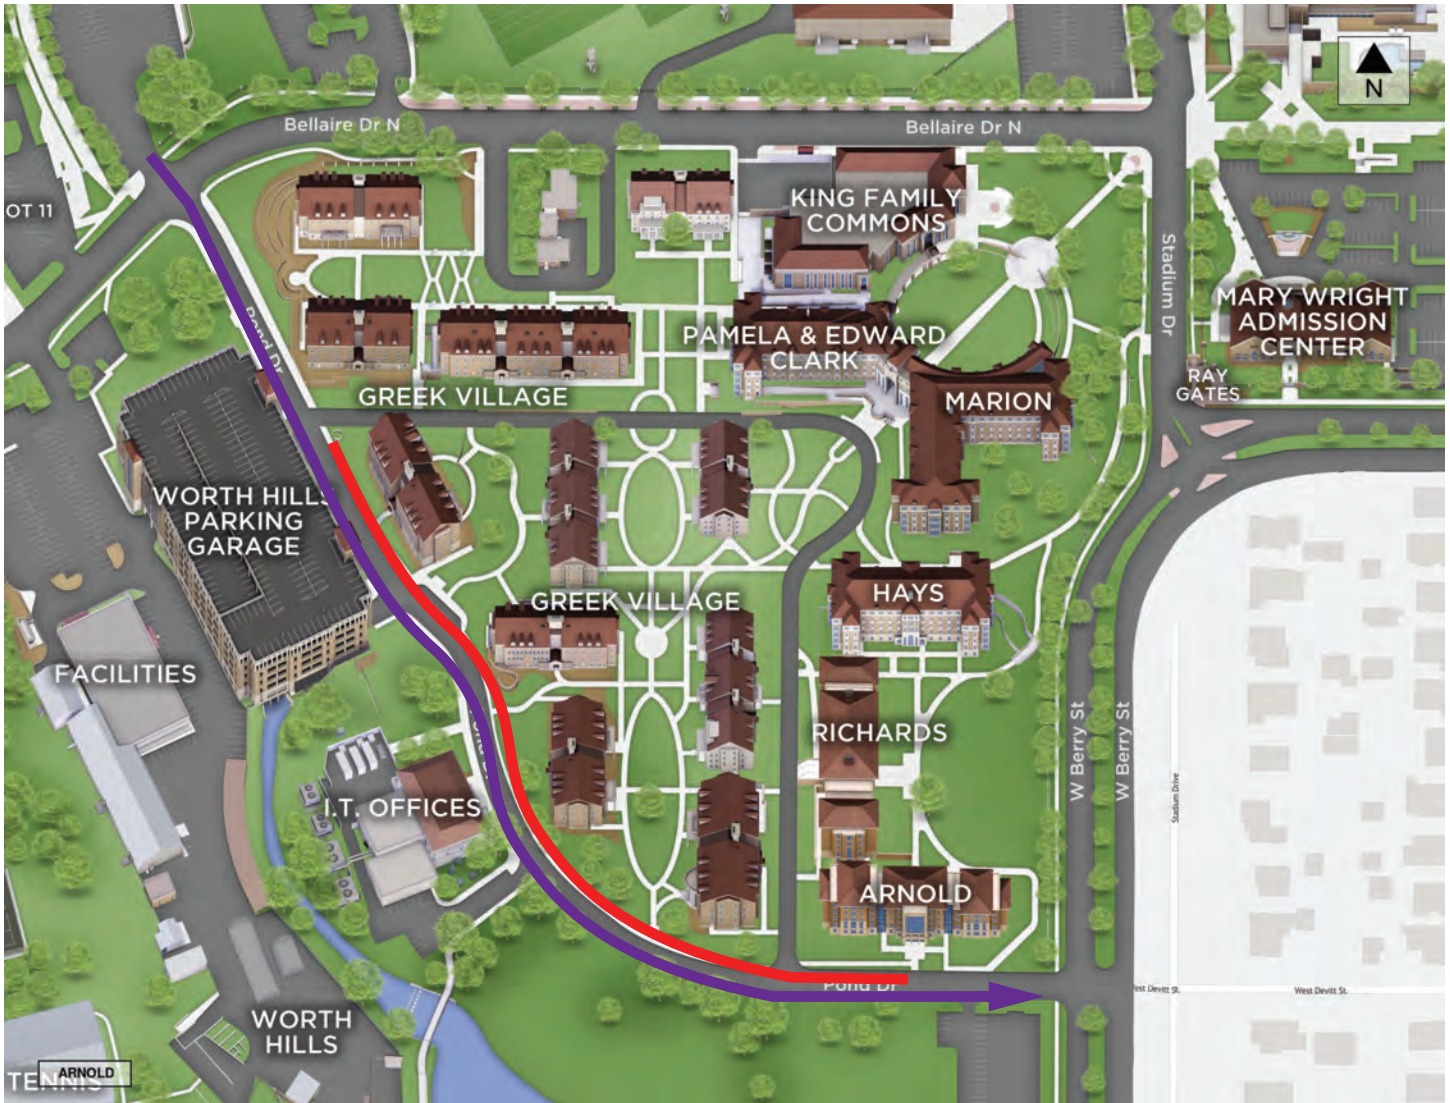

ARNOLD HALL ROUTE AND UNLOADING AREA

Follow the purple line to arrive at your destination hall and park along the left curb where the red line designates your unloading zone.

Please move your vehicle within 15 minutes so the next Horned Frog Family can get their turn.