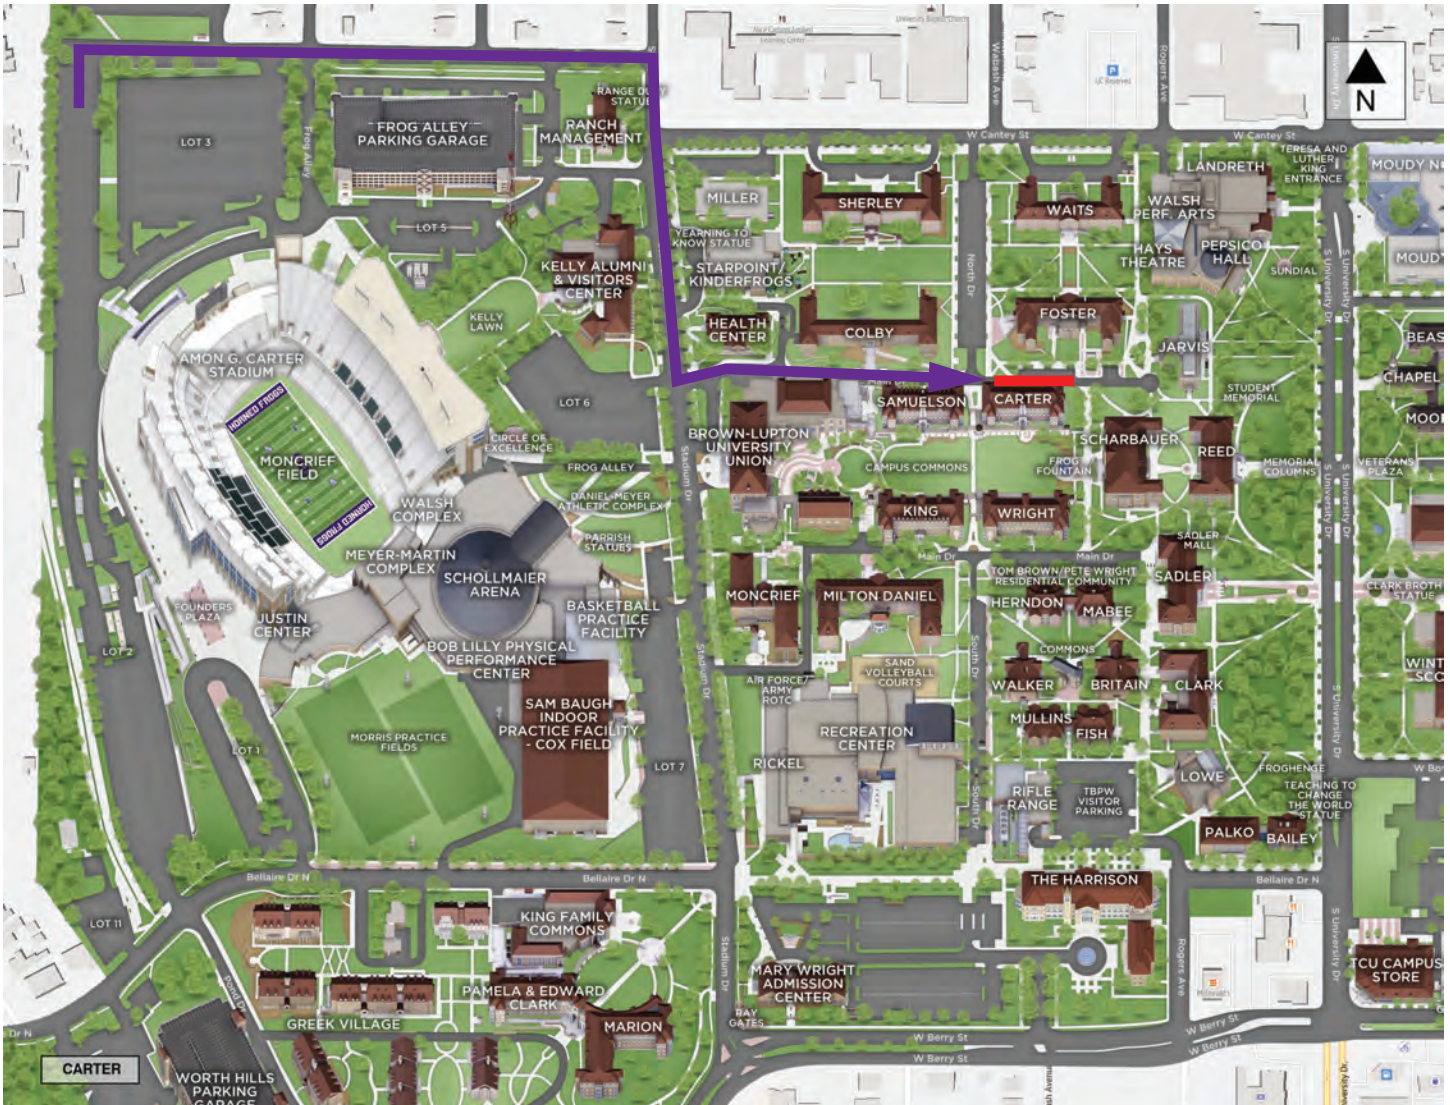

# CARTER HALL ALTERNATE ROUTE AND UNLOADING AREA

Follow the purple line to arrive at your destination hall. The red line designates your unloading zone along the right curb.

Please move your vehicle within 15 minutes so the next Horned Frog Family can get their turn.