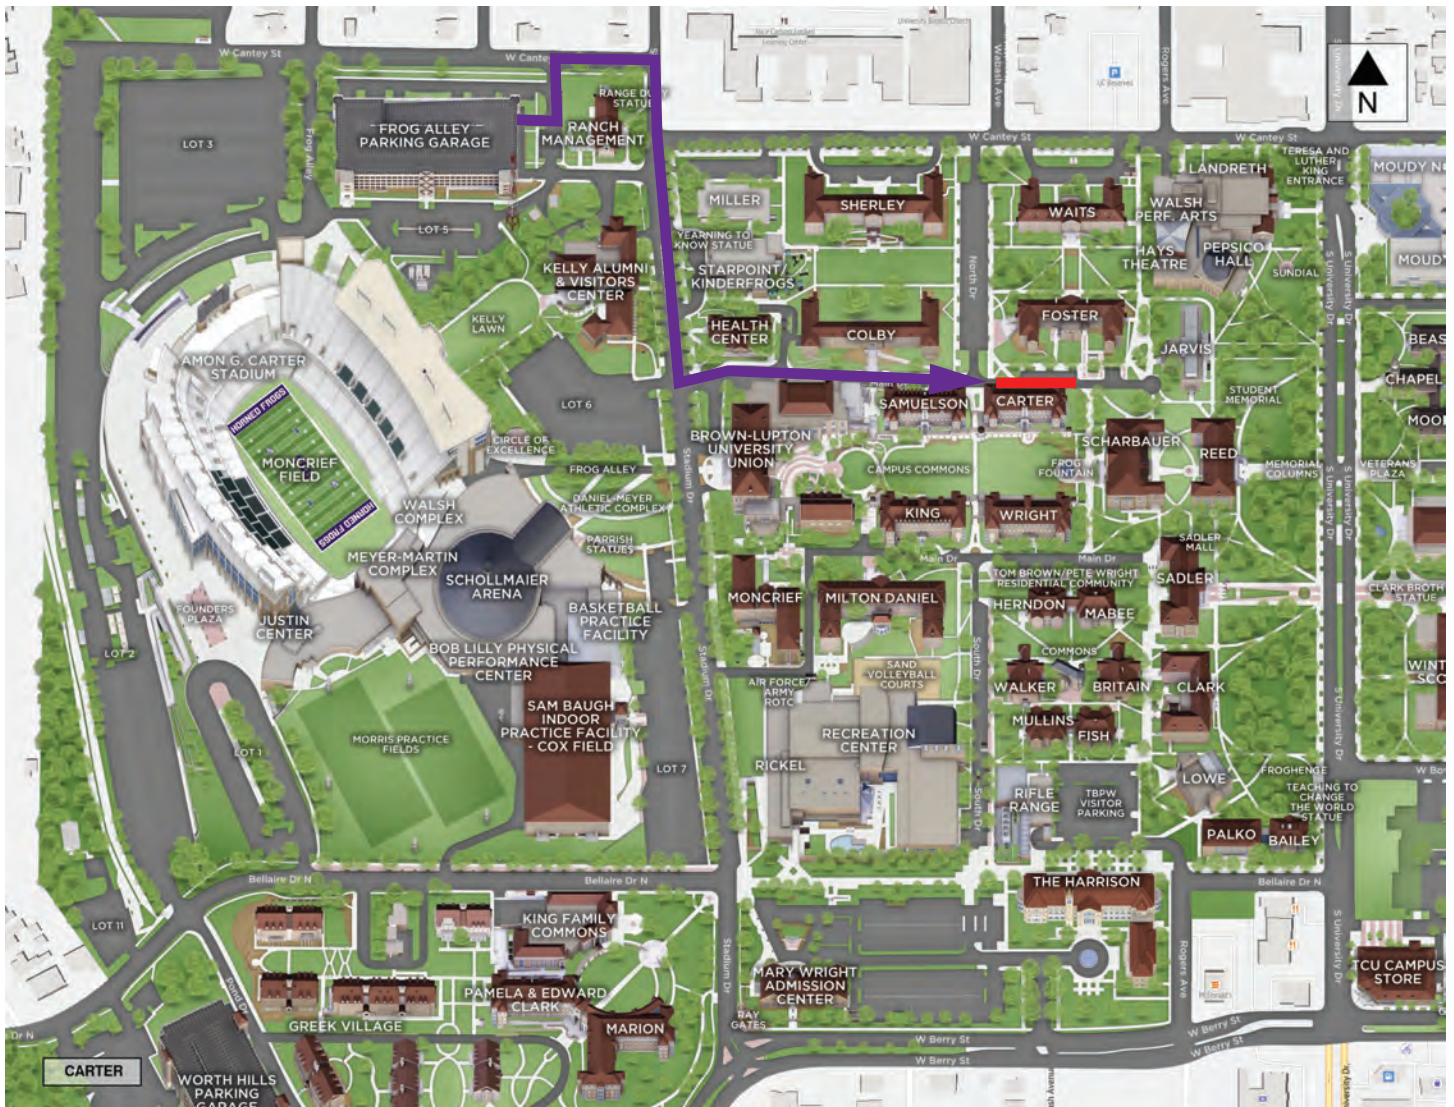

CARTER HALL CONTINGENCY ROUTE AND UNLOADING AREA

Follow the purple line to arrive at your destination hall. The red line designates your unloading zone.

Please move your vehicle within 15 minutes so the next Horned Frog Family can get their turn.