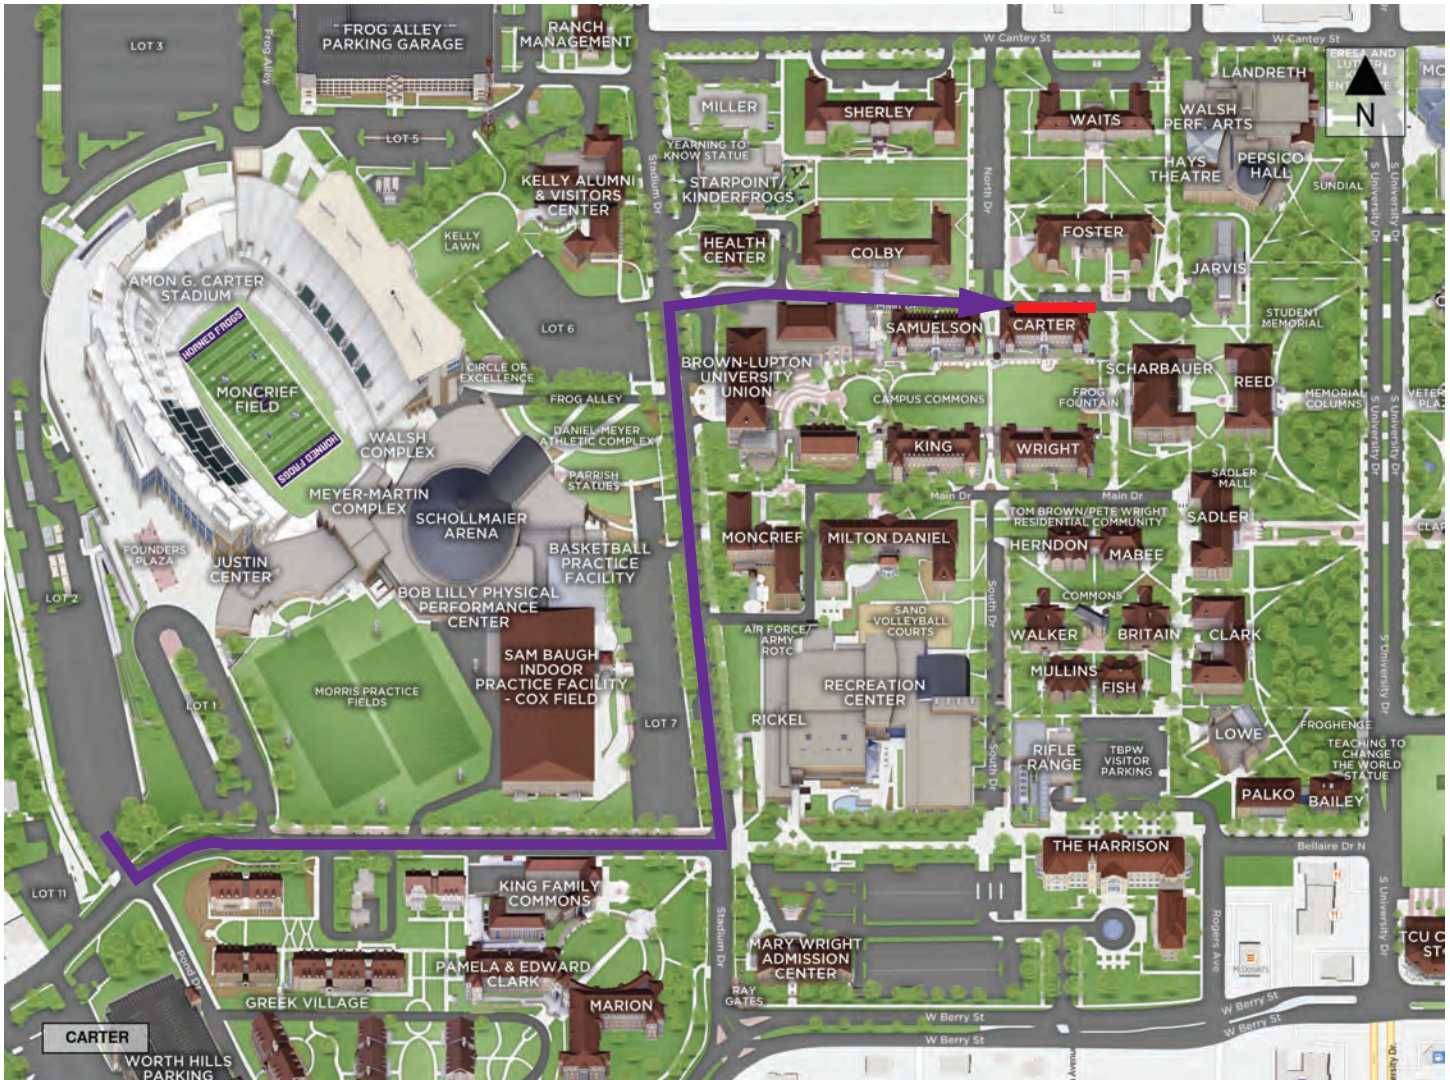

# CARTER HALL ROUTE AND UNLOADING AREA

Follow the purple line to arrive at your destination hall. The red line designates your unloading zone.

Please move your vehicle within 15 minutes so the next Horned Frog Family can get their turn.