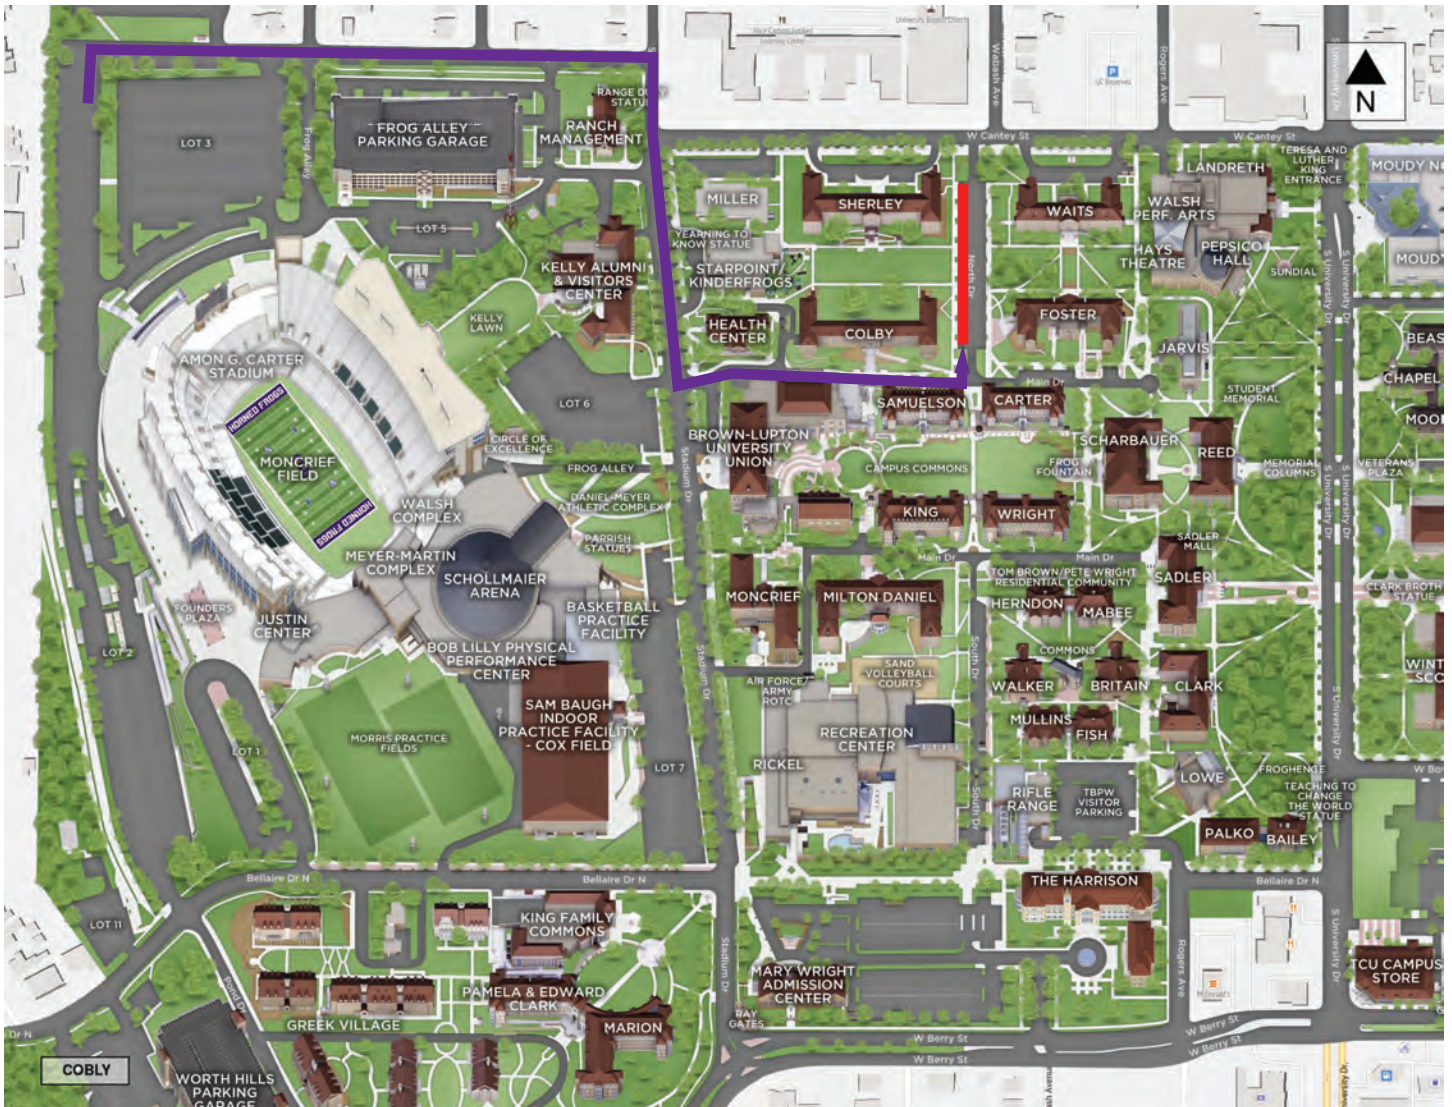

COLBY HALL ALTERNATE ROUTE AND UNLOADING AREA

Follow the purple line to your destination hall. The red line designates your unloading zone along the left curb of North Dr.

Please move your vehicle within 15 minutes so the next Horned Frog Family can get their turn.