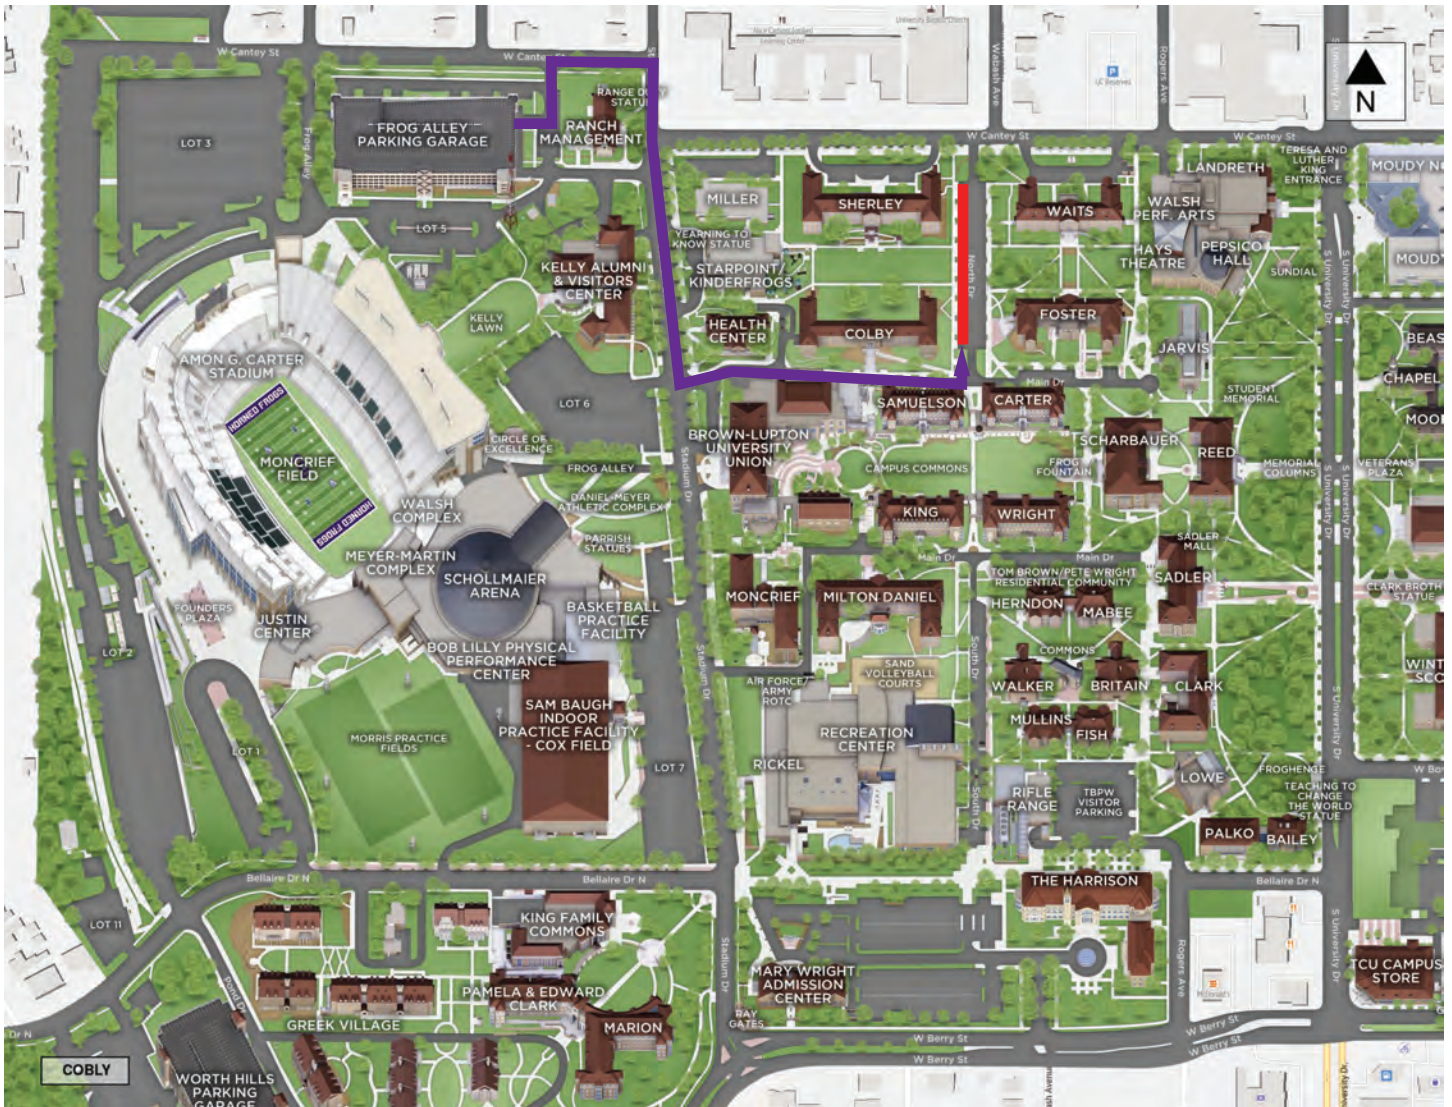

COLBY HALL CONTINGENCY ROUTE AND UNLOADING AREA

Follow the purple line to your destination hall. The red line designates your unloading zone along the left curb of North Dr.

Please move your vehicle within 15 minutes so the next Horned Frog Family can get their turn.