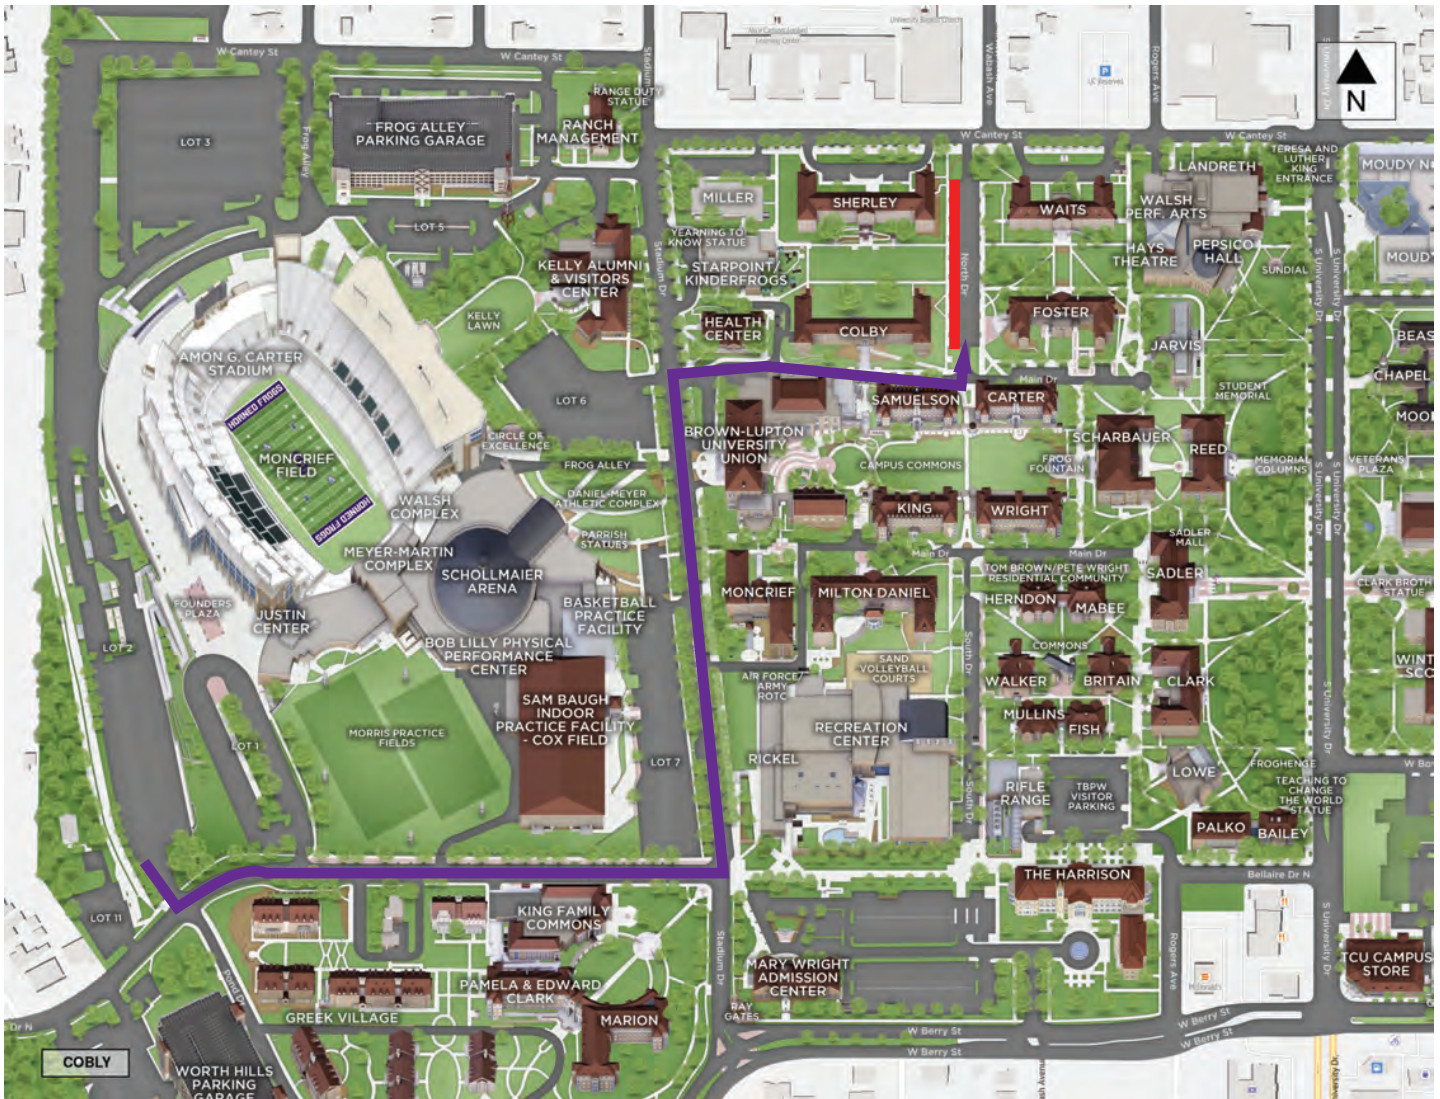

## COLBY HALL ROUTE AND UNLOADING AREA

Follow the purple line to your destination hall. The red line designates your unloading zone along the left curb of North Dr.

Please move your vehicle within 15 minutes so the next Horned Frog Family can get their turn.