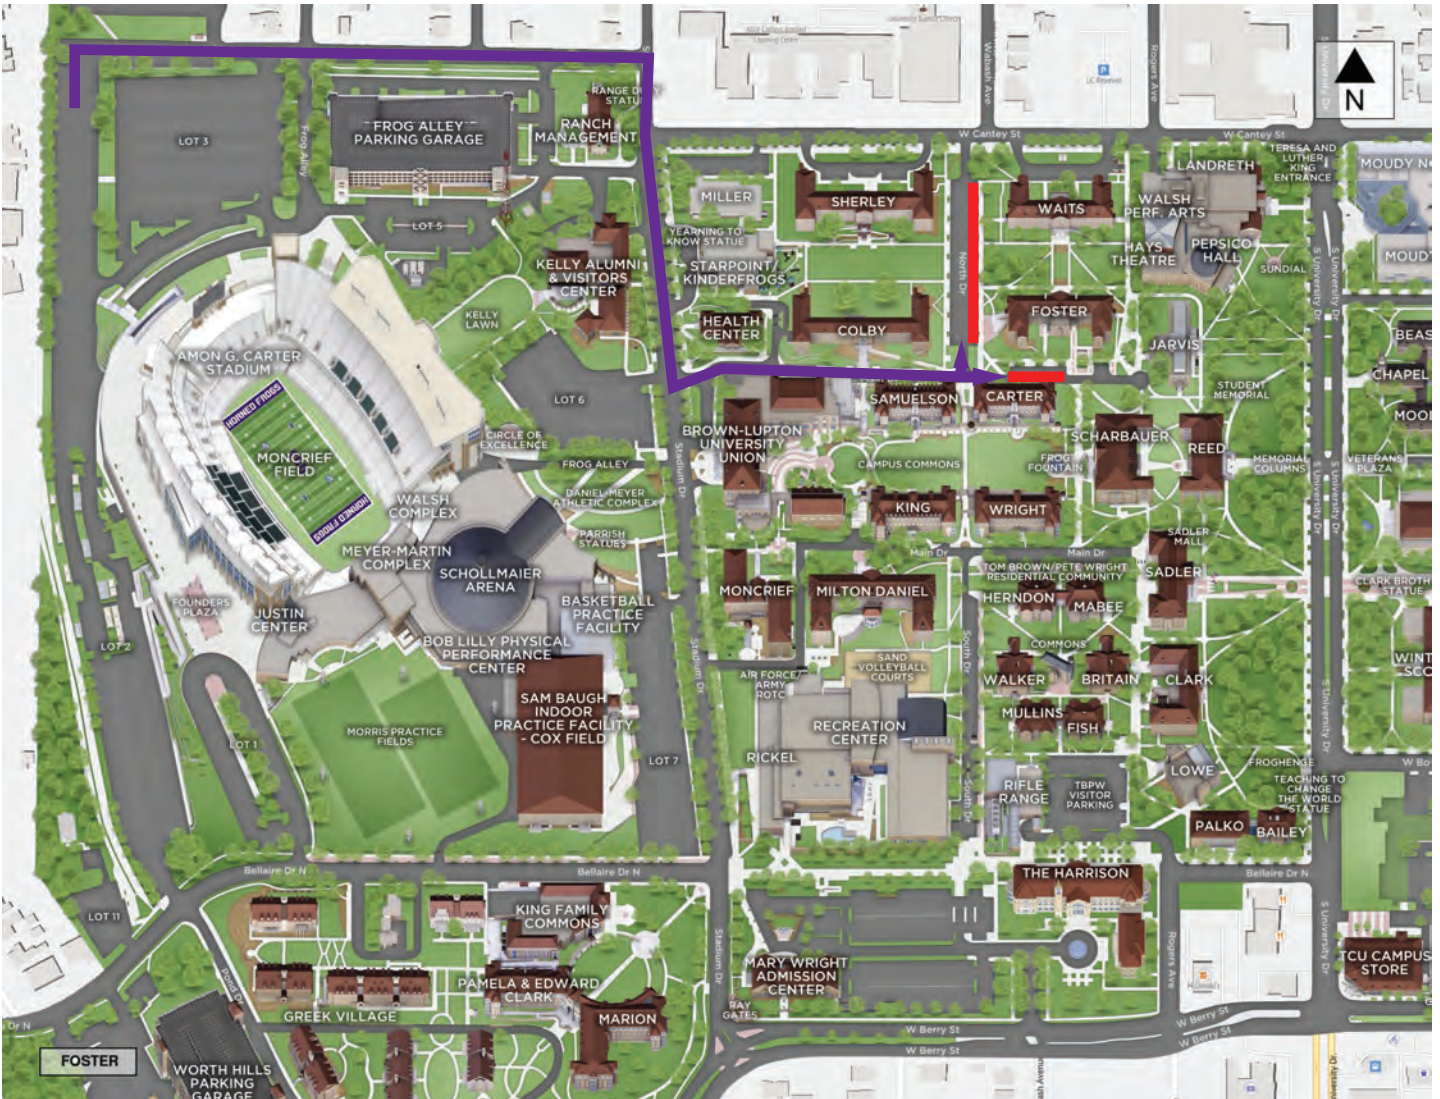

FOSTER HALL ALTERNATE ROUTE AND UNLOADING AREA

Follow the purple line to your destination hall and park in the red area designating your unloading zone.

Please move your vehicle within 15 minutes so the next Horned Frog Family can get their turn.