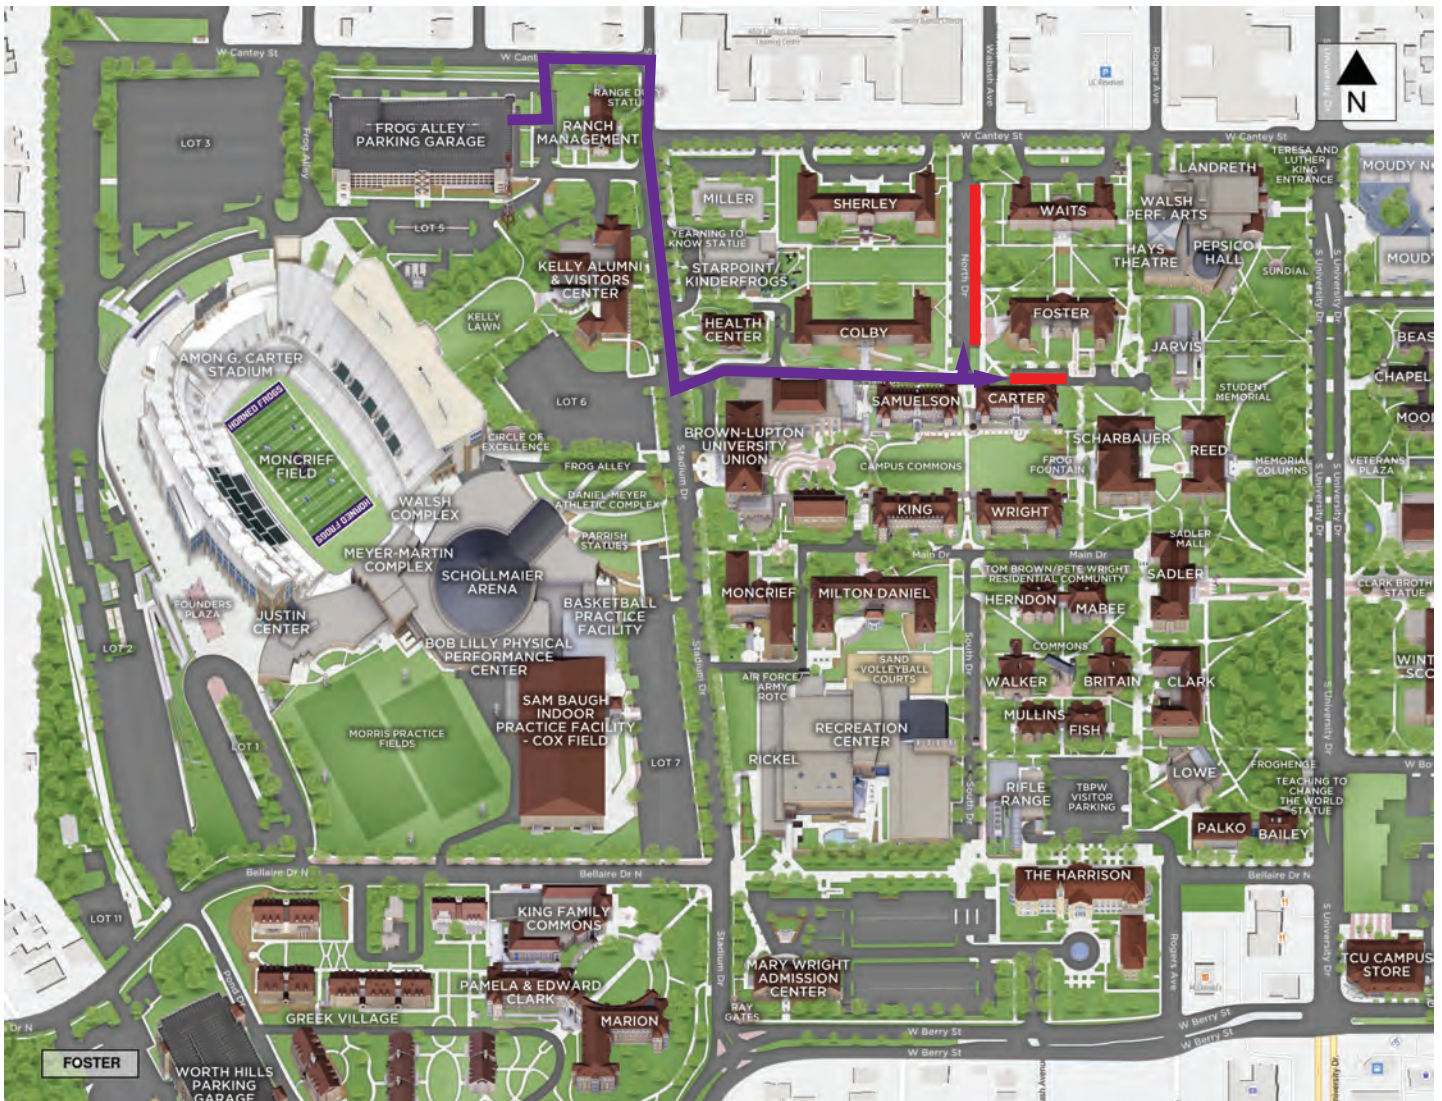

FOSTER HALL CONTINGENCY ROUTE AND UNLOADING AREA

Follow the purple line to arrive at your destination hall and park in the red area designating your unloading zone.

Please move your vehicle within 15 minutes so the next Horned Frog Family can get their turn.