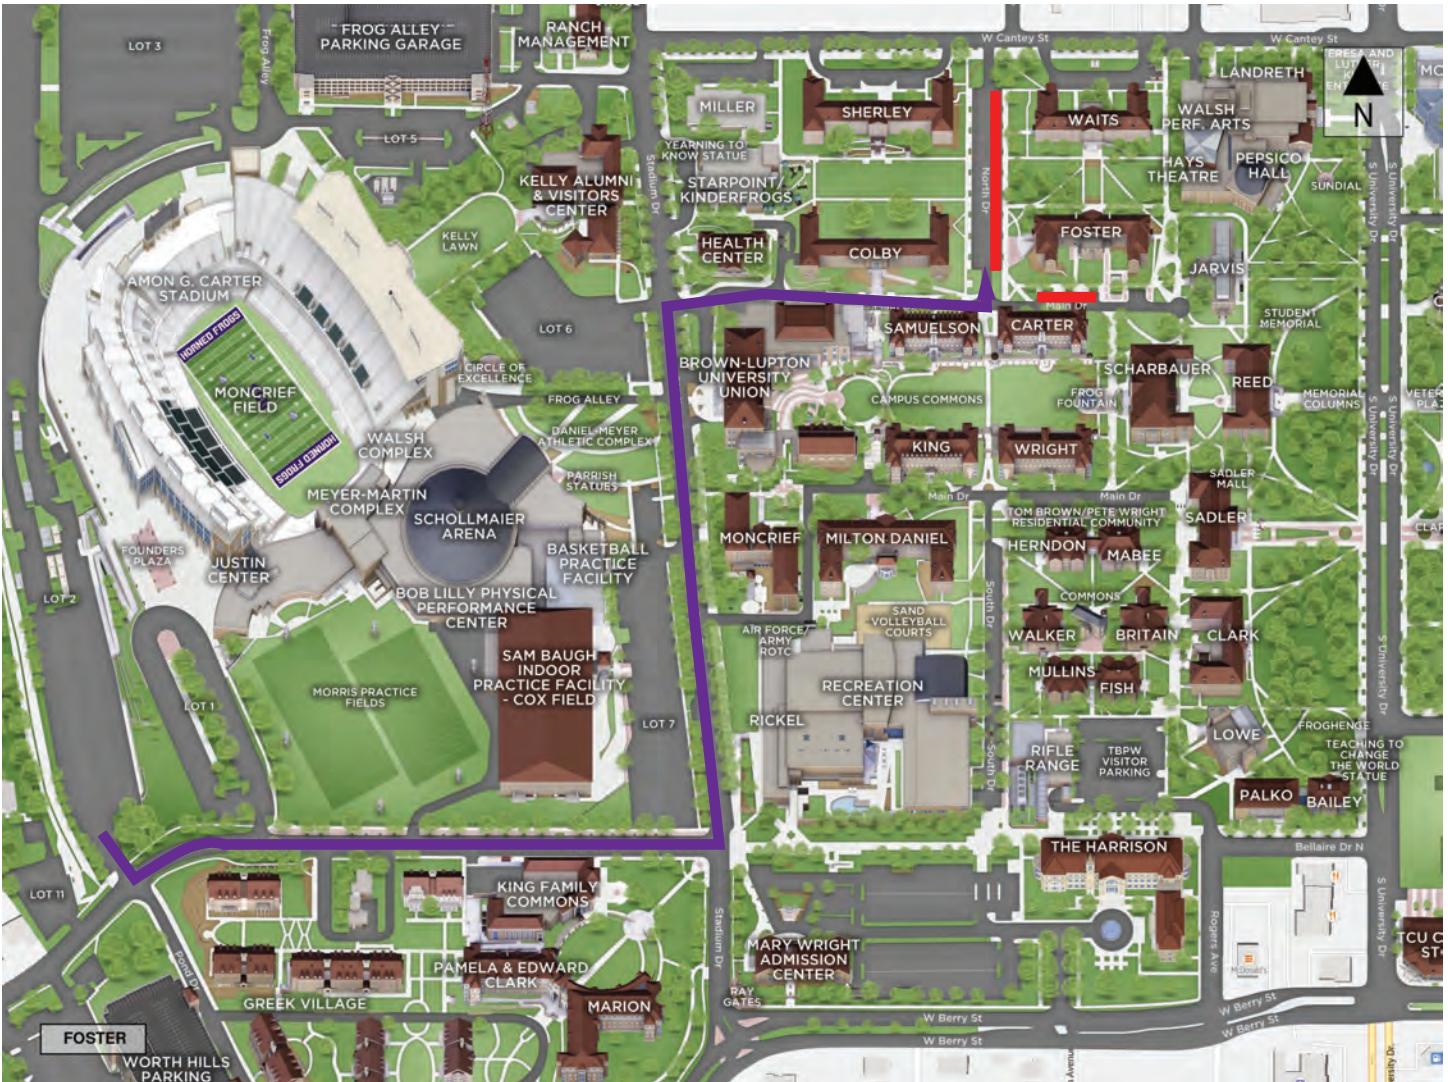

# FOSTER HALL ROUTE AND UNLOADING AREA

Follow the purple line to arrive at your destination hall and park in the red areas designating your unloading zones.

Please move your vehicle within 15 minutes so the next Horned Frog Family can get their turn.