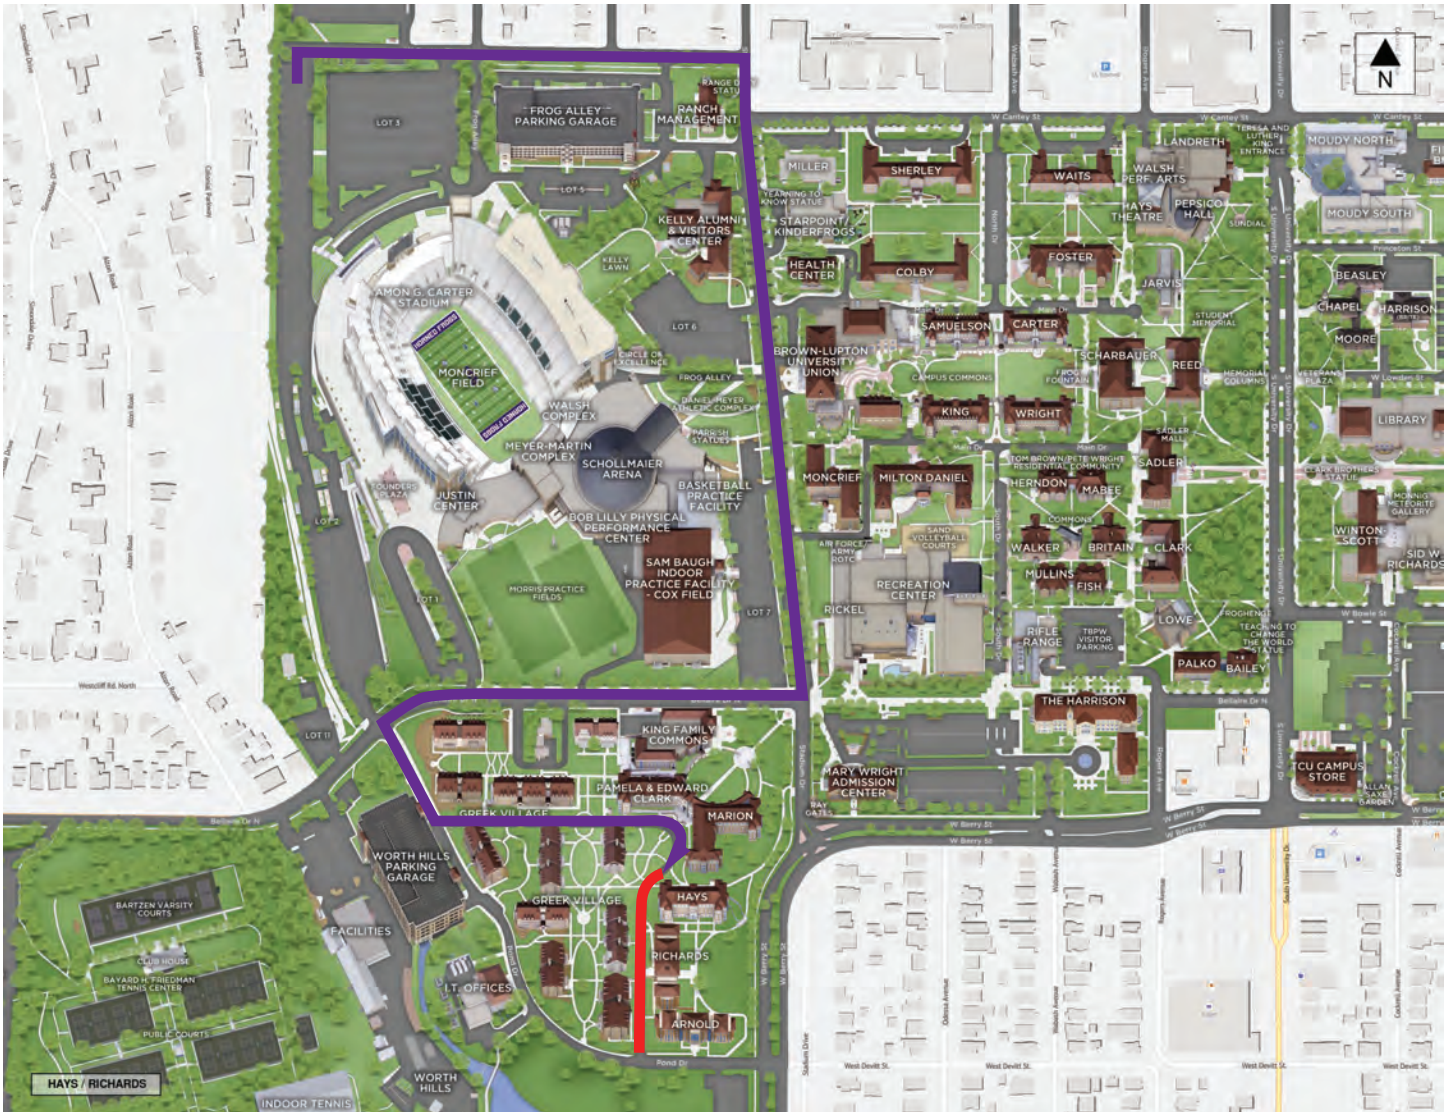

# HAYS HALL AND RICHARDS HALL ALTERNATE ROUTE AND UNLOADING AREA

Follow the purple line to your destination hall. The red line designates your unloading zone along the left curb.

Please move your vehicle within 15 minutes so the next Horned Frog Family can get their turn.