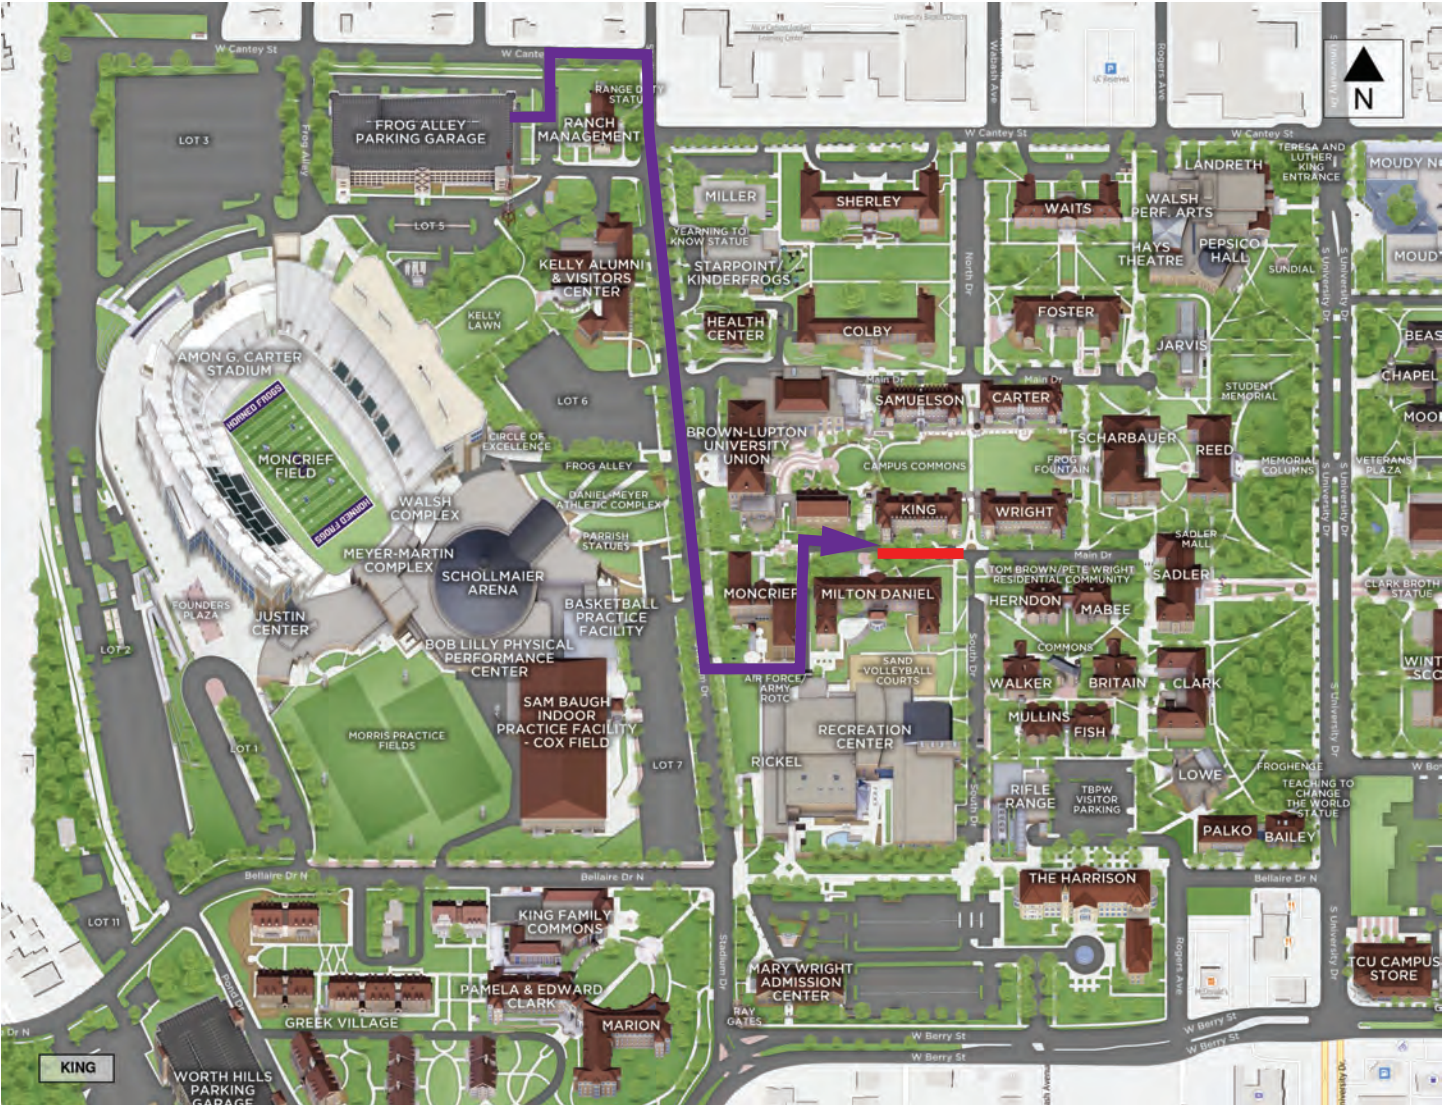

KING HALL CONTINGENCY ROUTE AND UNLOADING AREA

Follow the purple line to your destination hall. The red line designates your unloading zone along the left curb.

Please move your vehicle within 15 minutes so the next Horned Frog Family can get their turn.