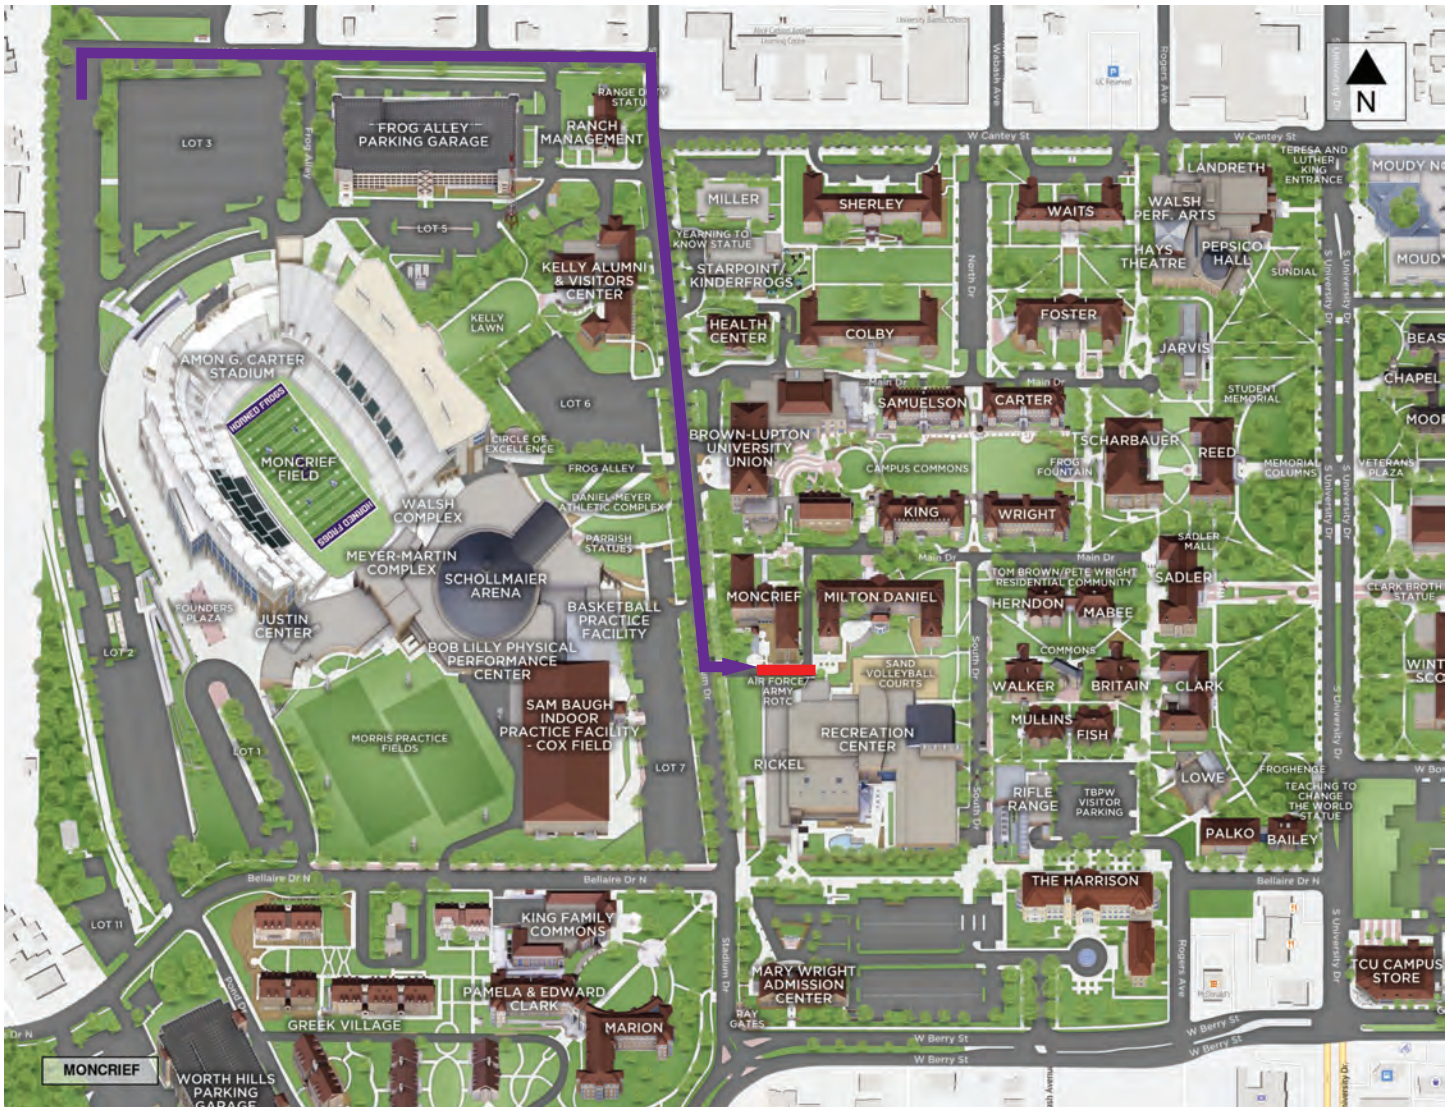

MONCRIEF HALL ALTERNATE ROUTE AND UNLOADING AREA

Follow the purple line to your destination hall. The red line designates your unloading zone along the left curb.

Please move your vehicle within 15 minutes so the next Horned Frog Family can get their turn.