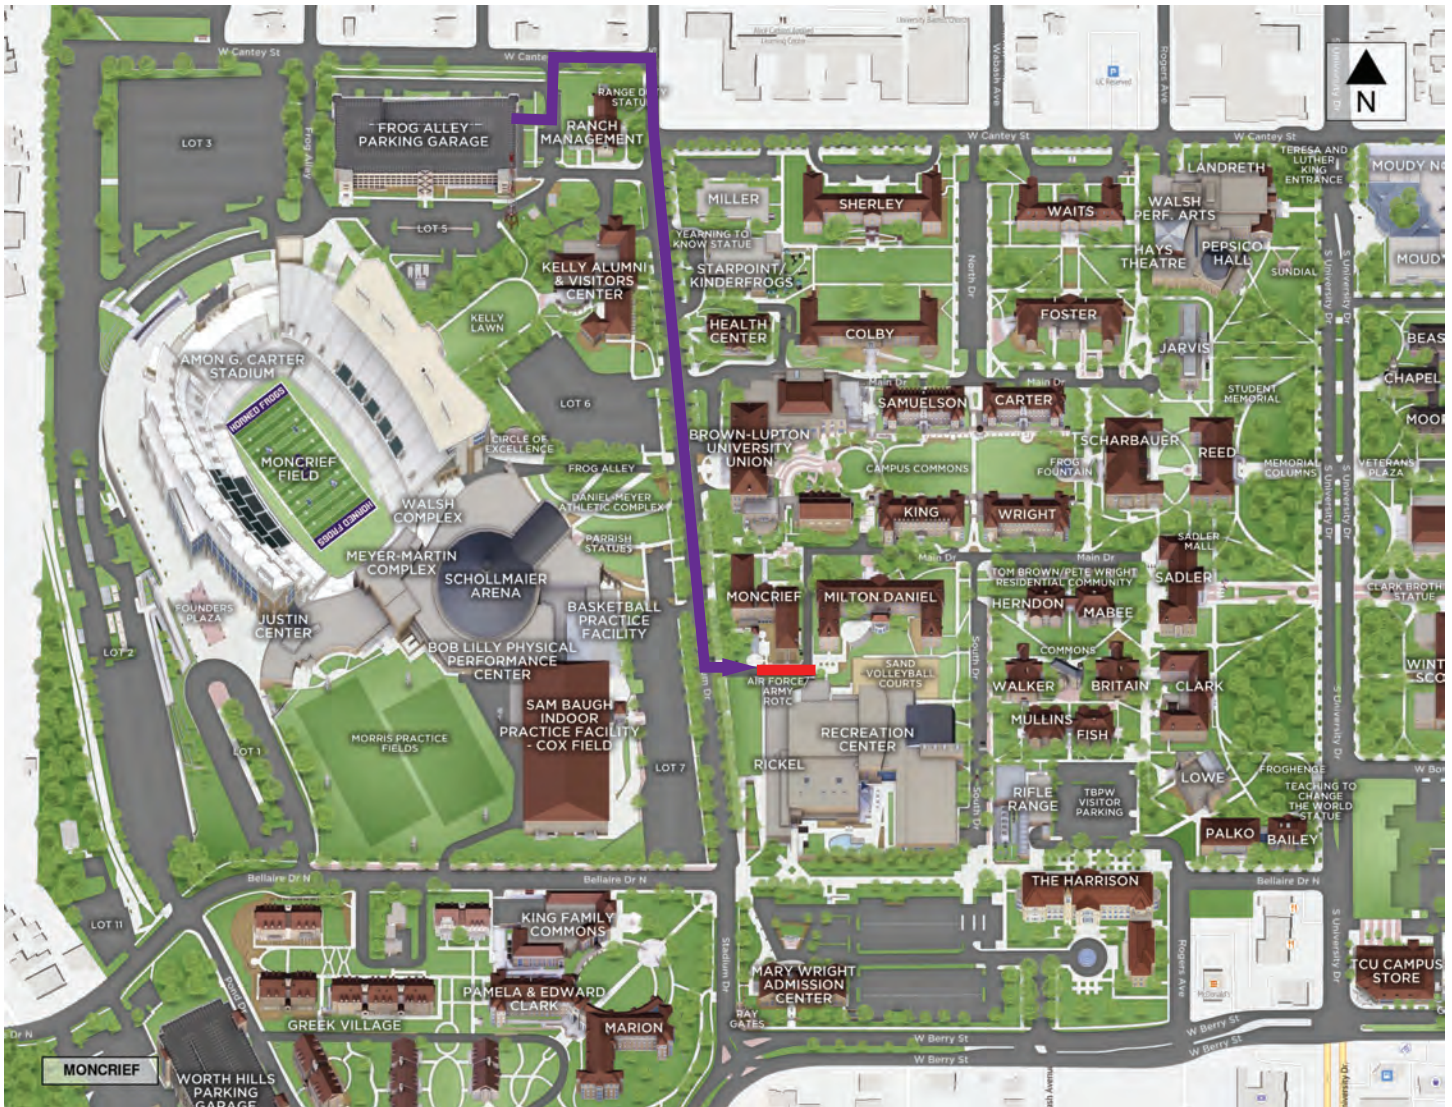

MONCRIEF HALL CONTINGENCY ROUTE AND UNLOADING AREA

Follow the purple line to your destination hall. The red line designates your unloading zone along the left curb.

Please move your vehicle within 15 minutes so the next Horned Frog Family can get their turn.