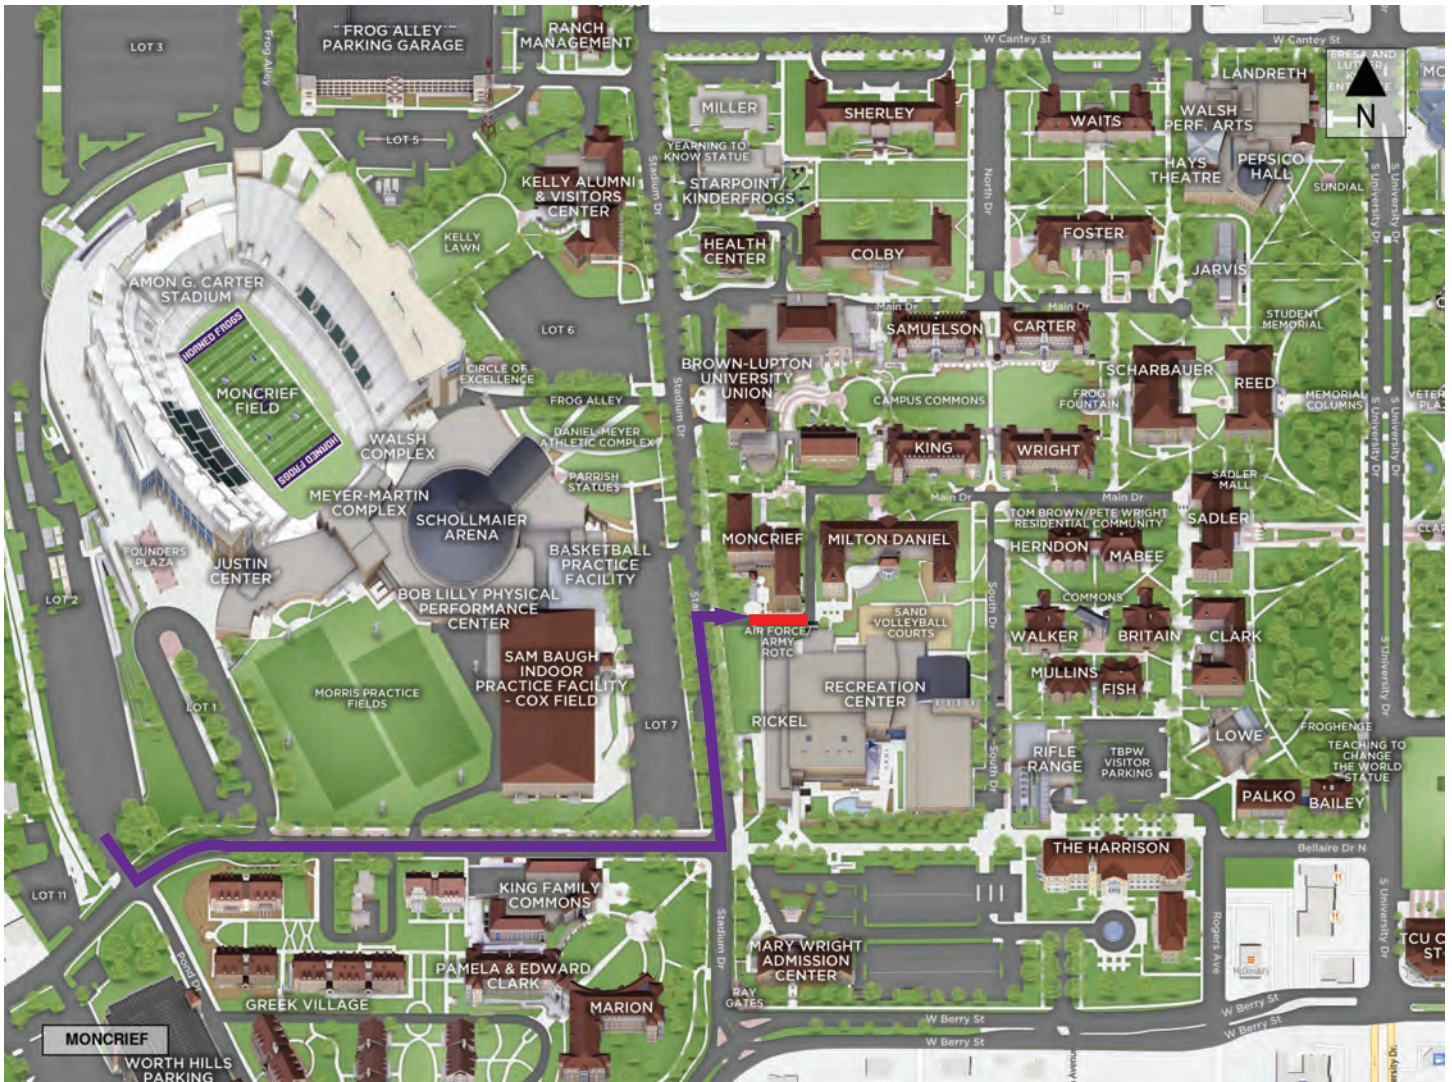

# MONCRIEF HALL ROUTE AND UNLOADING AREA

Follow the purple line to your destination hall. The red line designates your unloading zone along the left curb.

Please move your vehicle within 15 minutes so the next Horned Frog Family can get their turn.