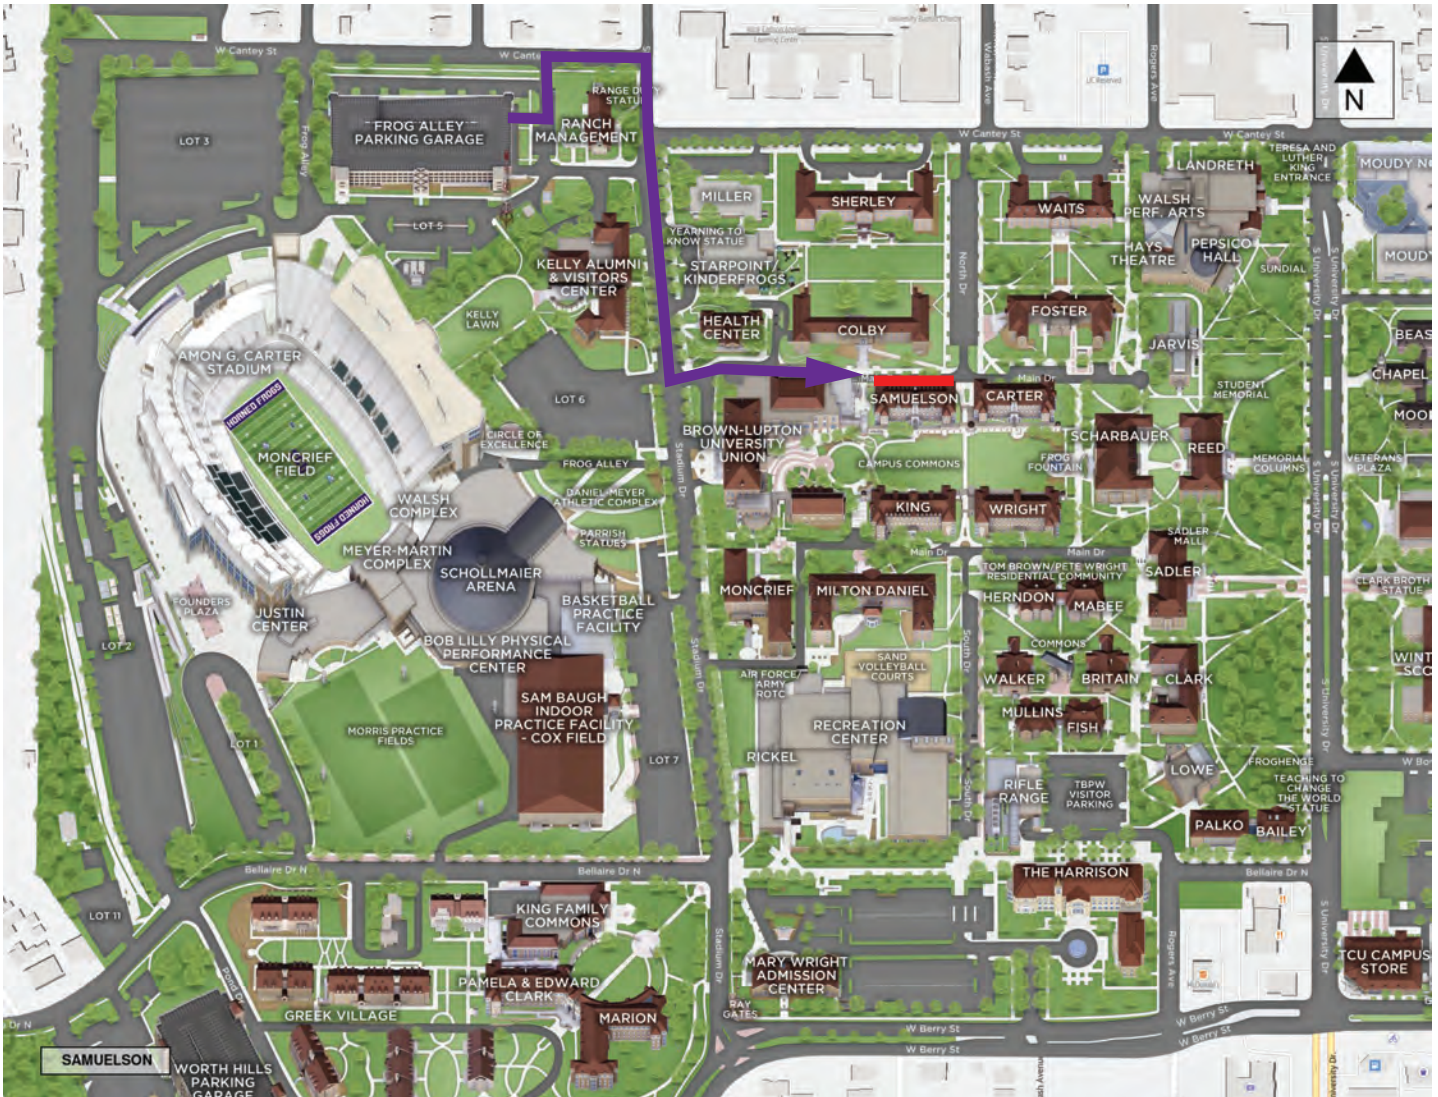

# SAMUELSON HALL CONTINGENCY ROUTE AND UNLOADING AREA

Follow the purple line to arrive at your destination hall and park along the right curb where the red line designates your unloading zone.

Please move your vehicle within 15 minutes so the next Horned Frog Family can get their turn.