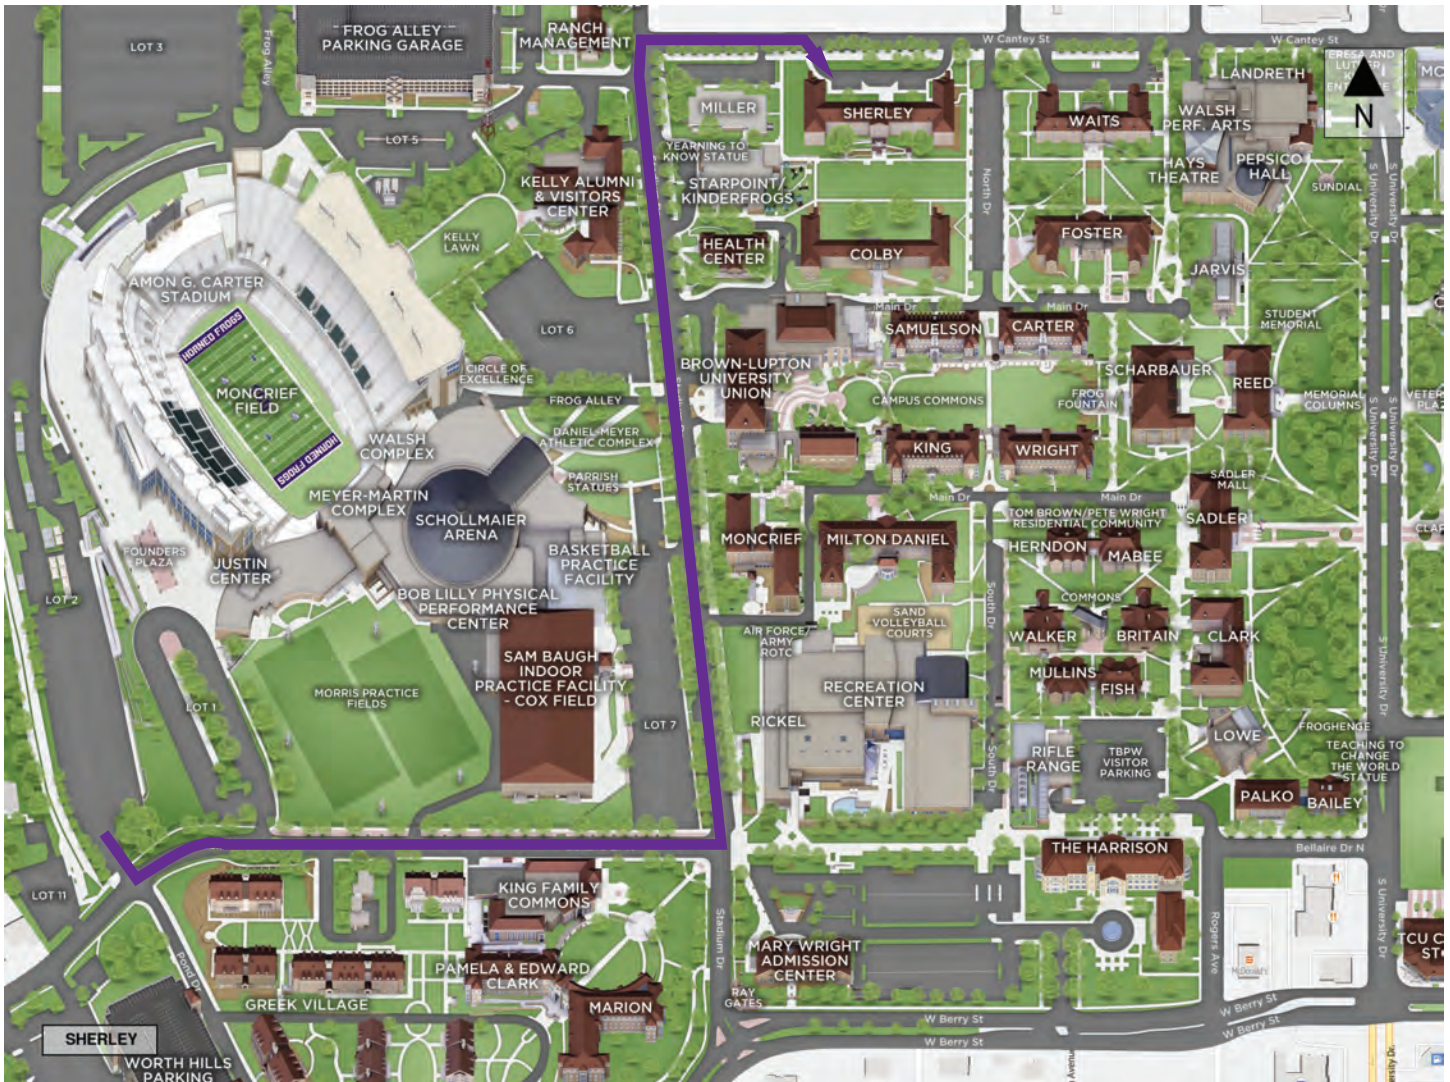

SHERLEY HALL ROUTE AND UNLOADING AREA

Follow the purple line to your destination hall. Your unloading zone is the circle drive in front of the hall.

Please move your vehicle within 15 minutes so the next Horned Frog Family can get their turn.