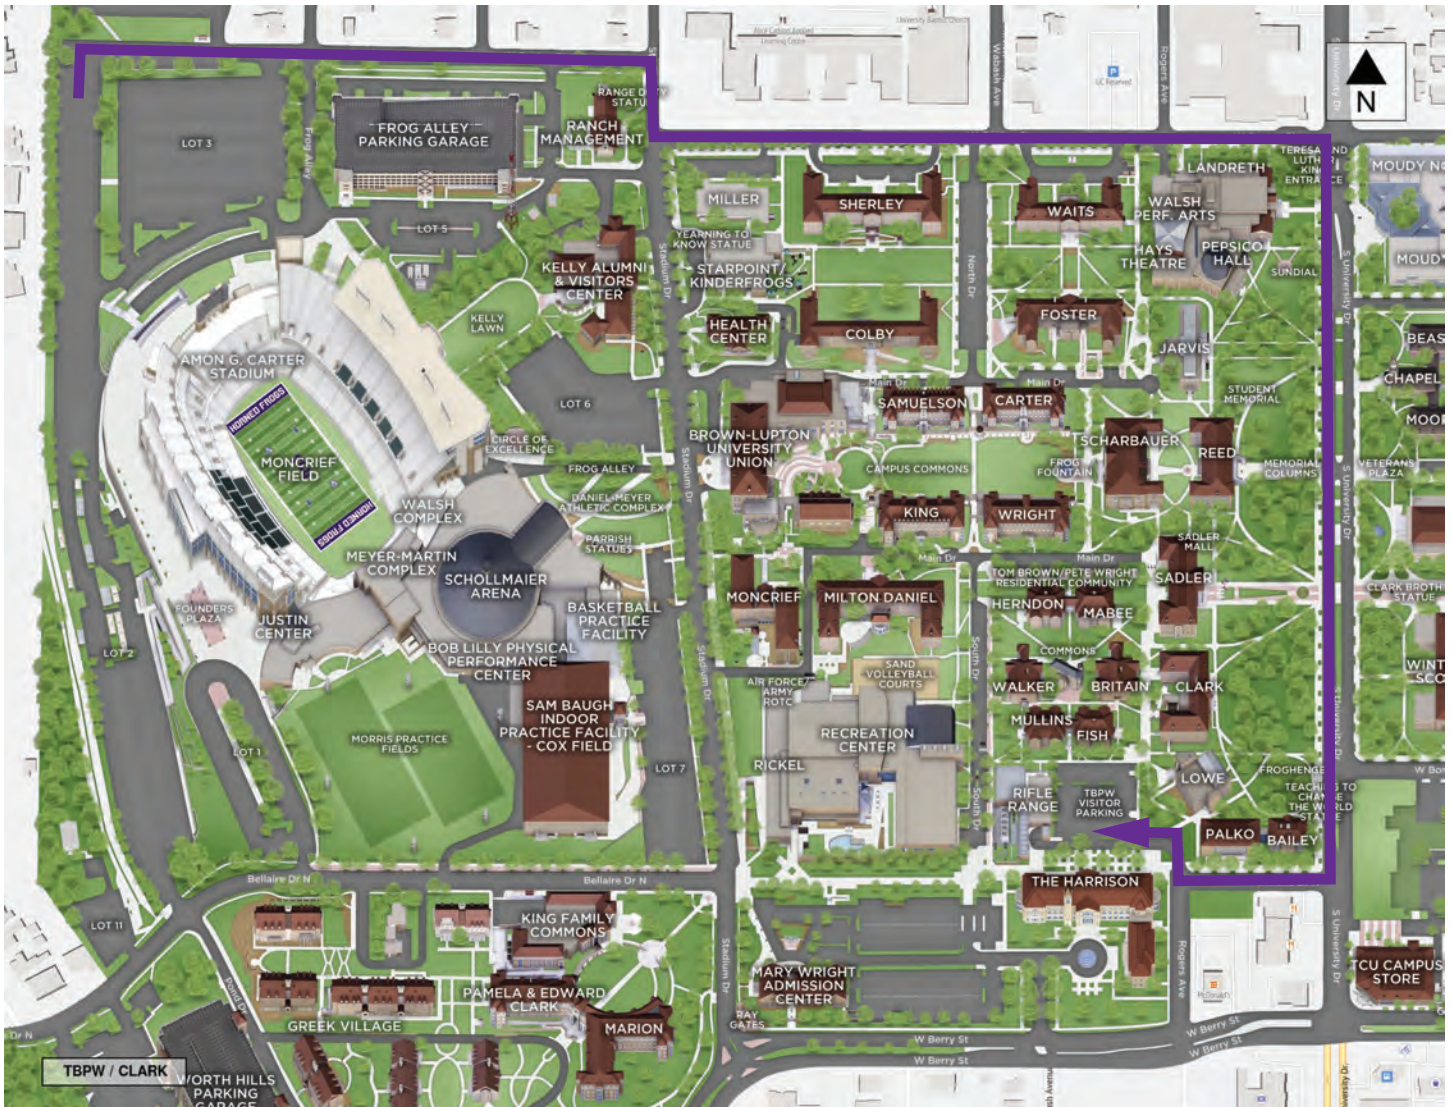

TOM BROWN/PETE WRIGHT AND CLARK HALL ALTERNATE ROUTE AND UNLOADING AREA

Follow the purple line to your destination hall and unload in the TBPW visitor lot.

Please move your vehicle within 15 minutes so the next Horned Frog Family can get their turn.