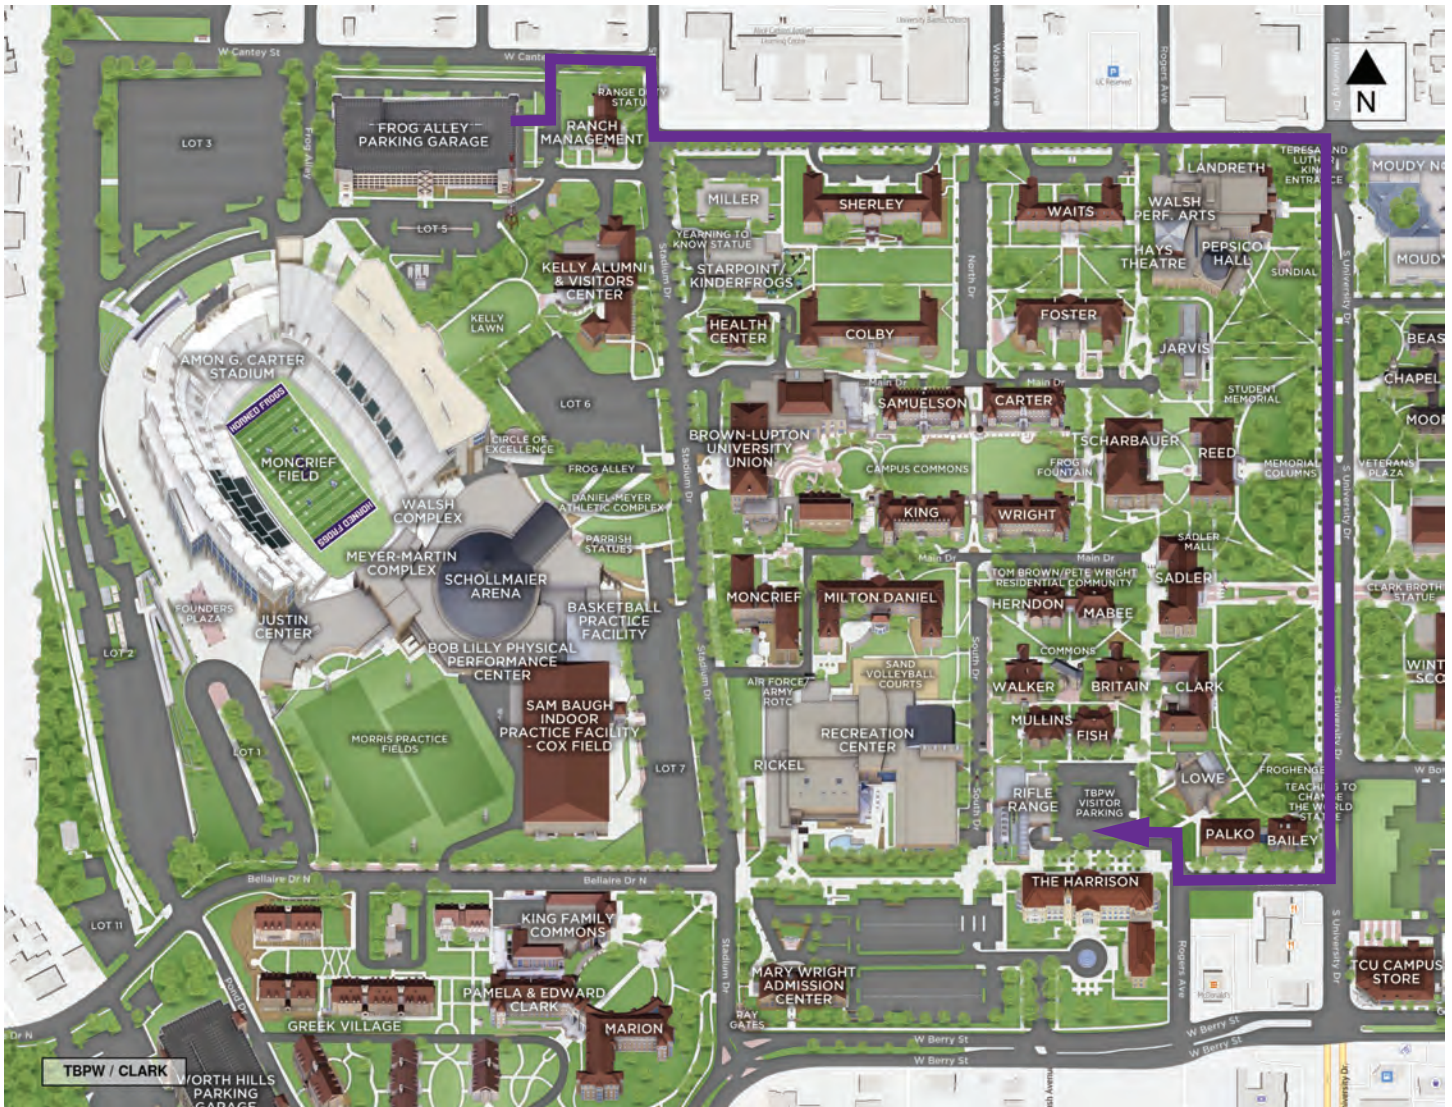

TOM BROWN/PETE WRIGHT AND CLARK HALL CONTINGENCY ROUTE AND UNLOADING AREA

Follow the purple line to your destination hall and unload in the TBPW visitor lot.

Please move your vehicle within 15 minutes so the next Horned Frog Family can get their turn.