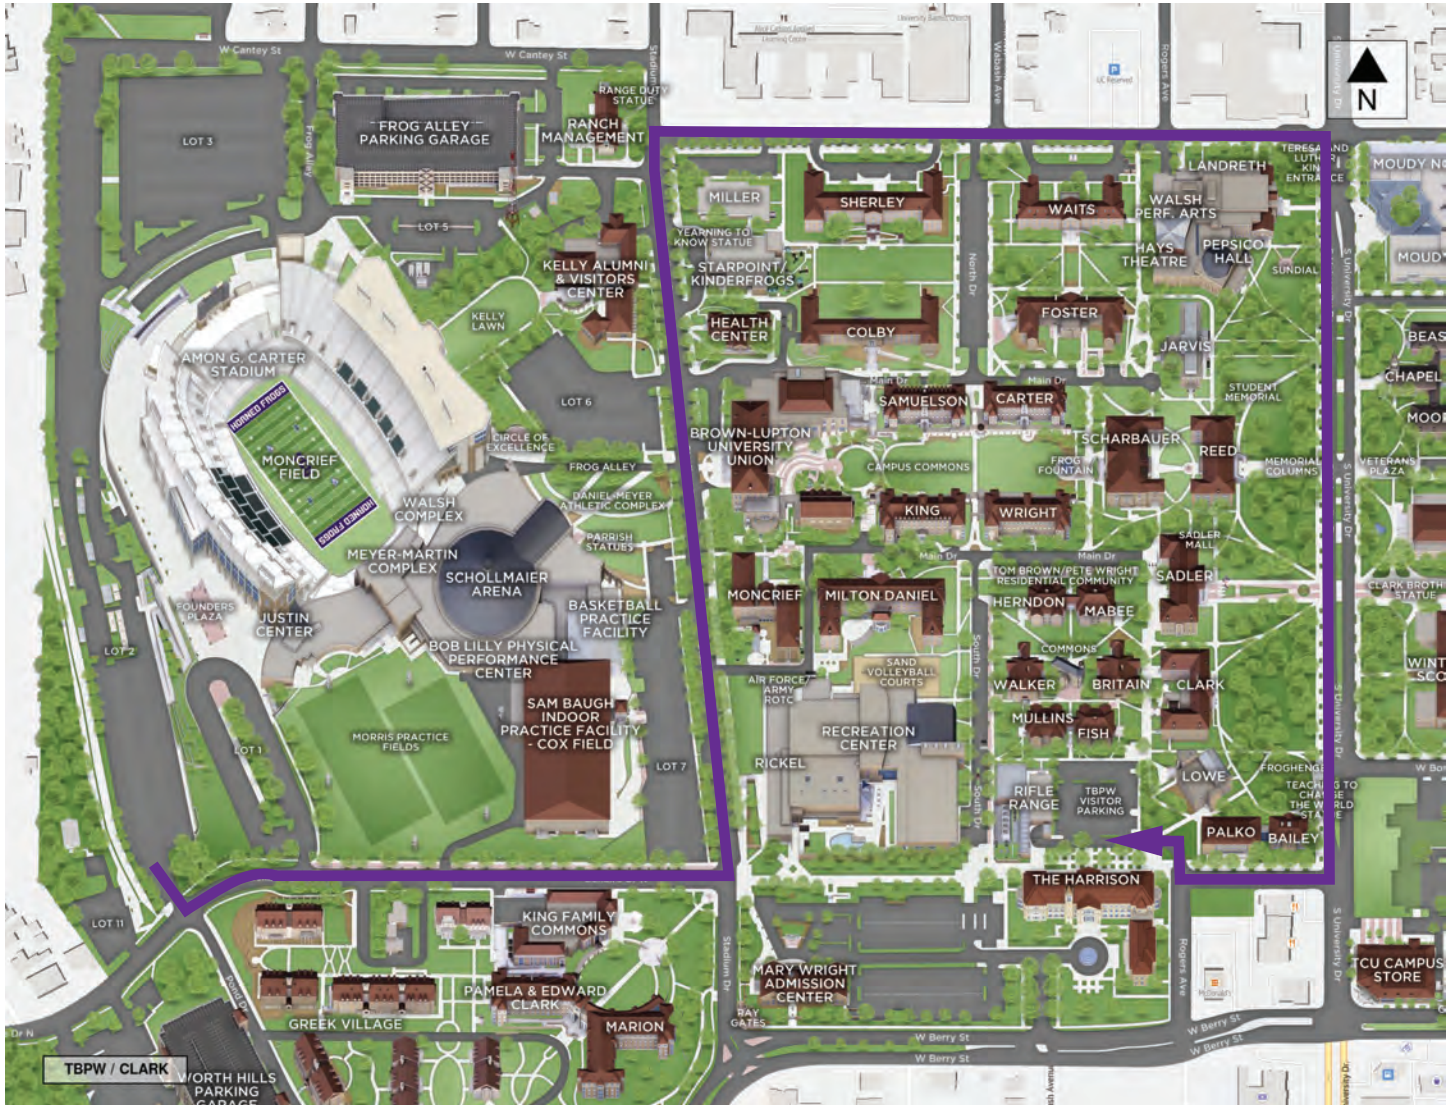

TOM BROWN/PETE WRIGHT AND CLARK HALL ROUTE AND UNLOADING AREA

Follow the purple line to your destination hall and unload in the TBPW visitor lot.

Please move your vehicle within 15 minutes so the next Horned Frog Family can get their turn.