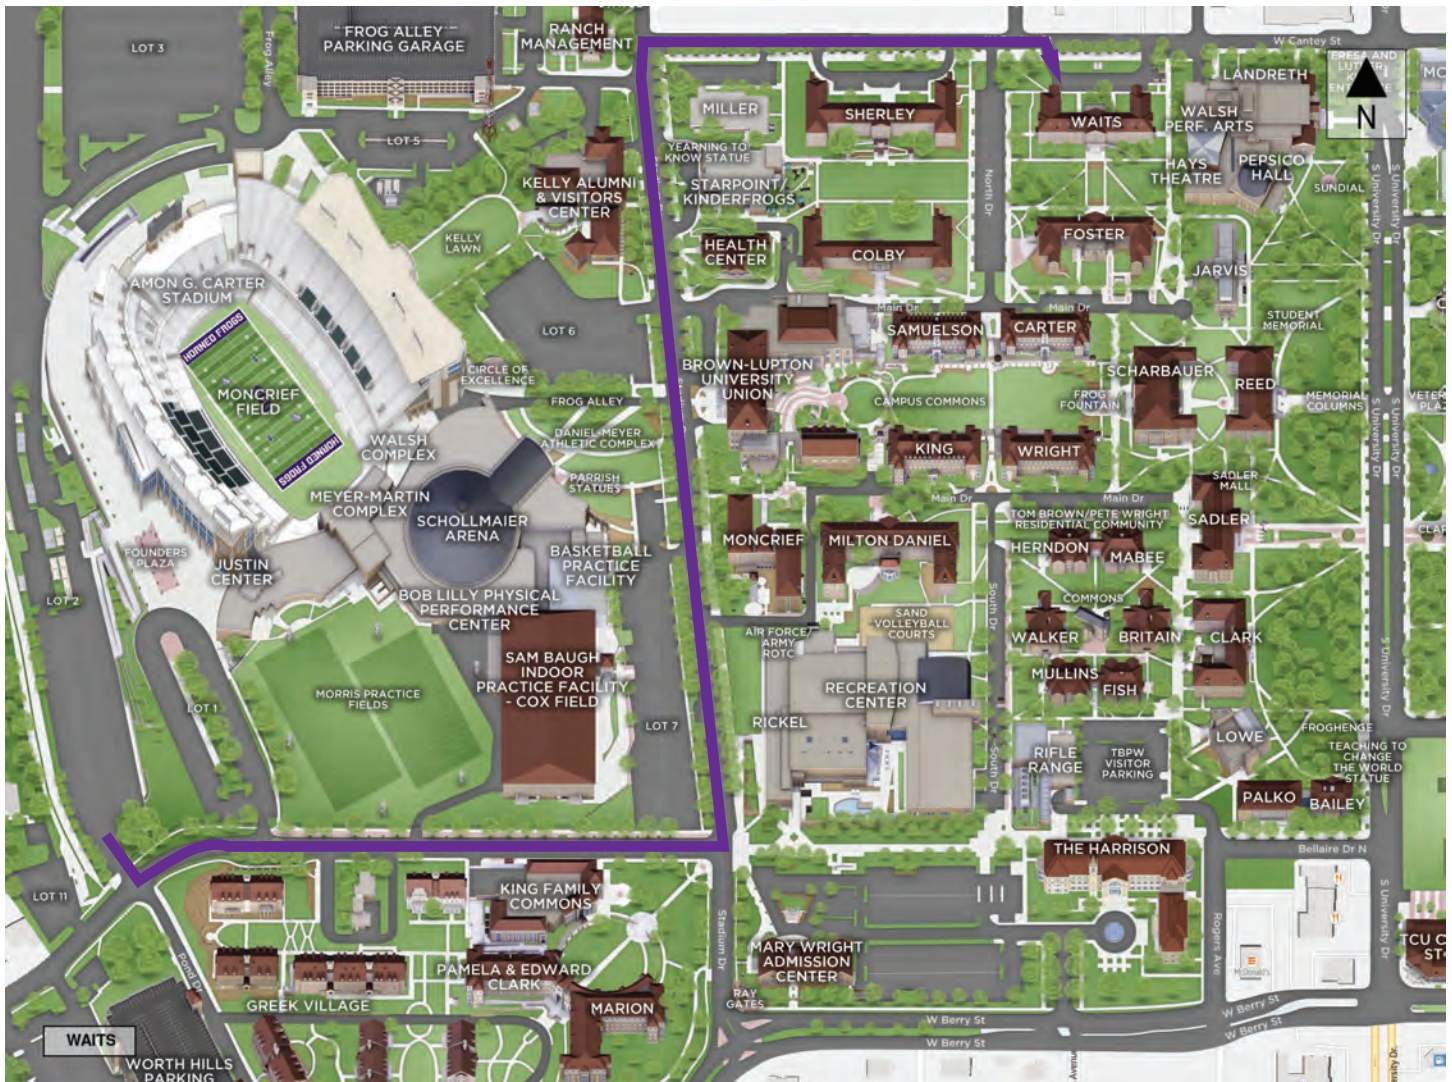

WAITS HALL ROUTE AND UNLOADING AREA

Follow the purple line to arrive at your destination hall. **Your unloading zone** is the circle drive in front of the hall.

Please move your vehicle within **15 minutes** so the next Horned Frog Family can get their turn.