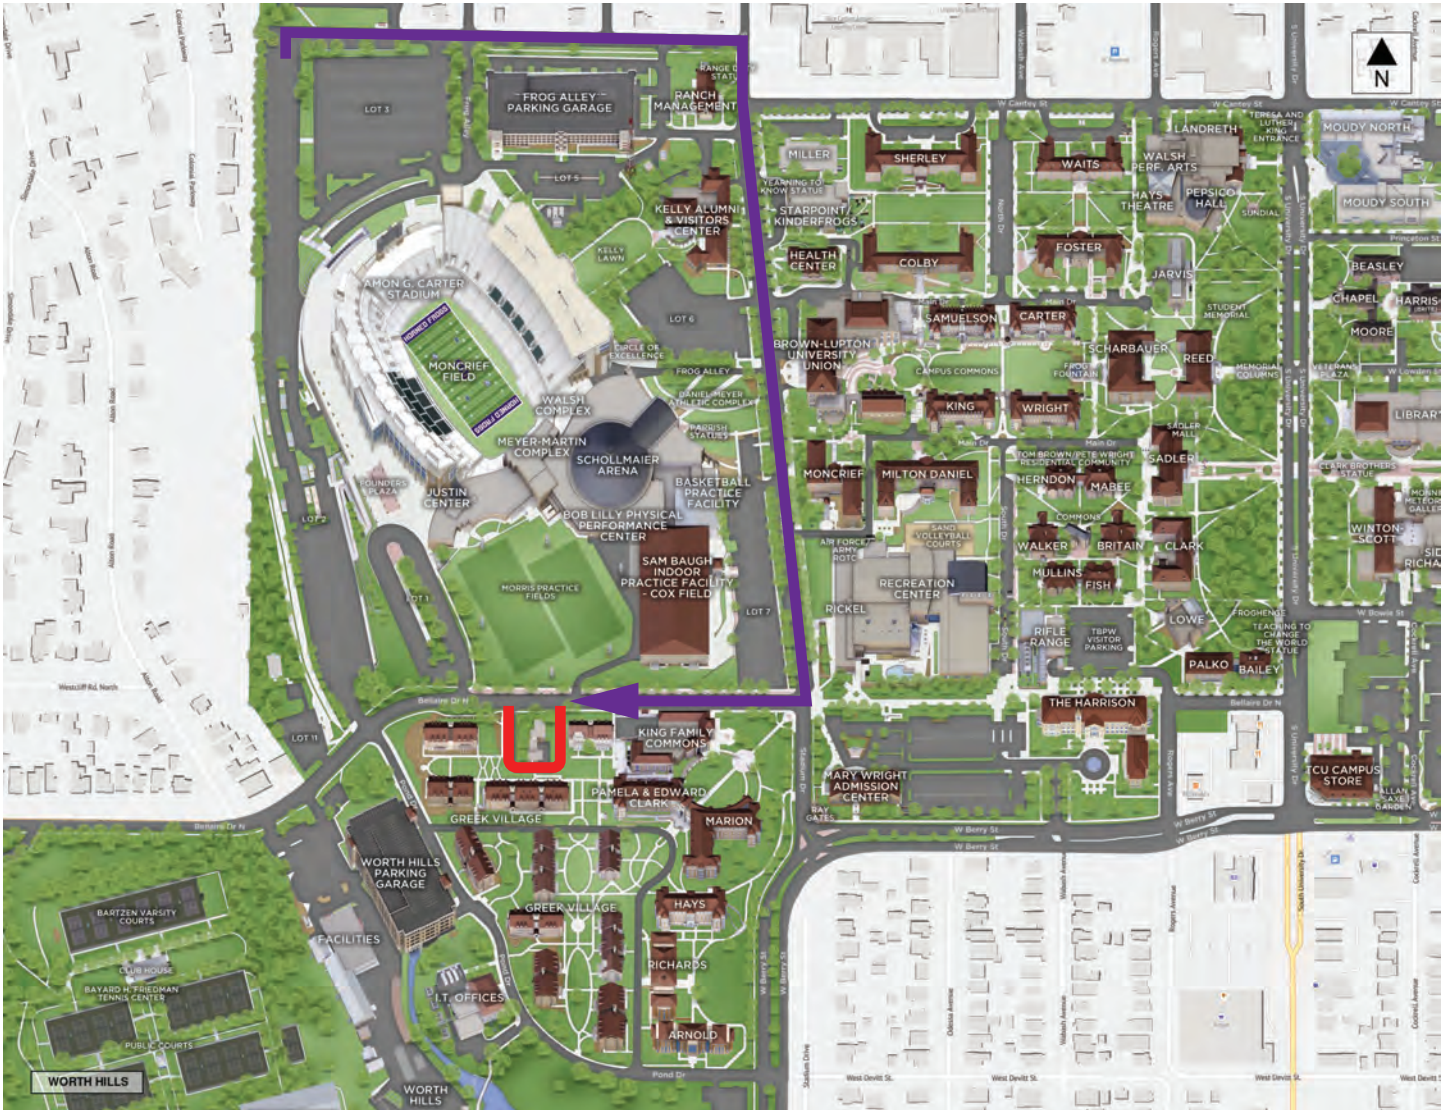

# WORTH HILLS LIVELY, SA5, and SB1 ALTERNATE ROUTE AND UNLOADING AREA

Follow the purple line to your destination hall. The red line designates your unloading zone.

Please move your vehicle within 15 minutes so the next Horned Frog Family can get their turn.