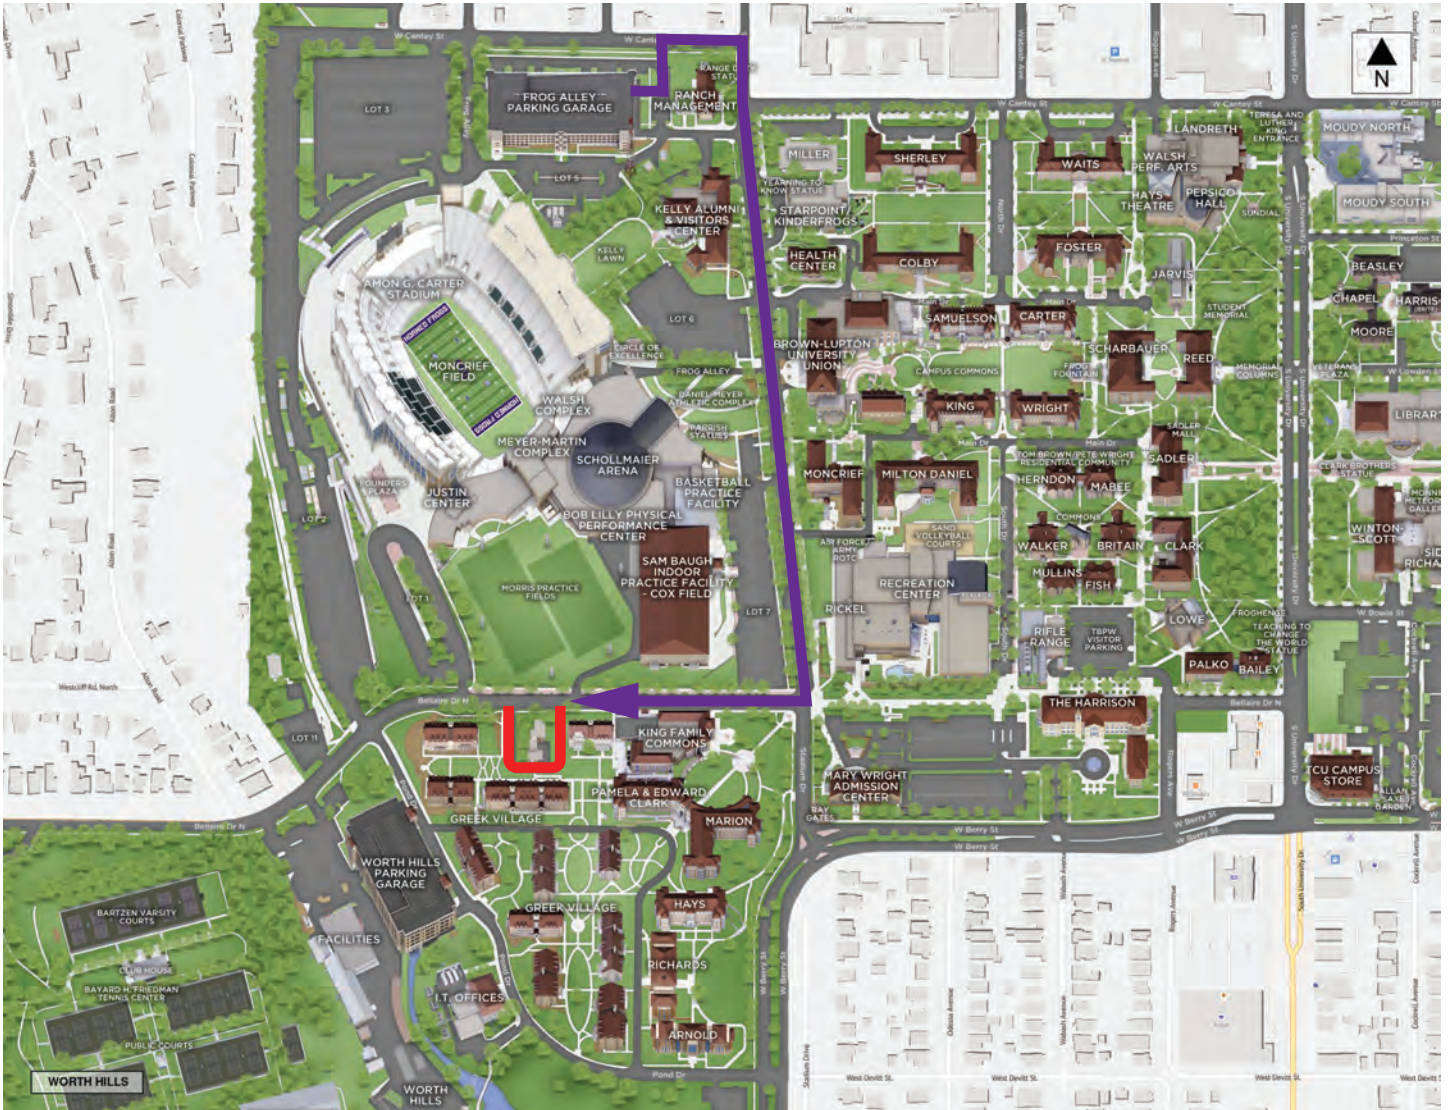

# WORTH HILLS LIVELY, SA5, and SB1 CONTINGENCY ROUTE AND UNLOADING AREA

Follow the purple line to your destination hall. The red line designates your unloading zone.

Please move your vehicle within 15 minutes so the next Horned Frog Family can get their turn.