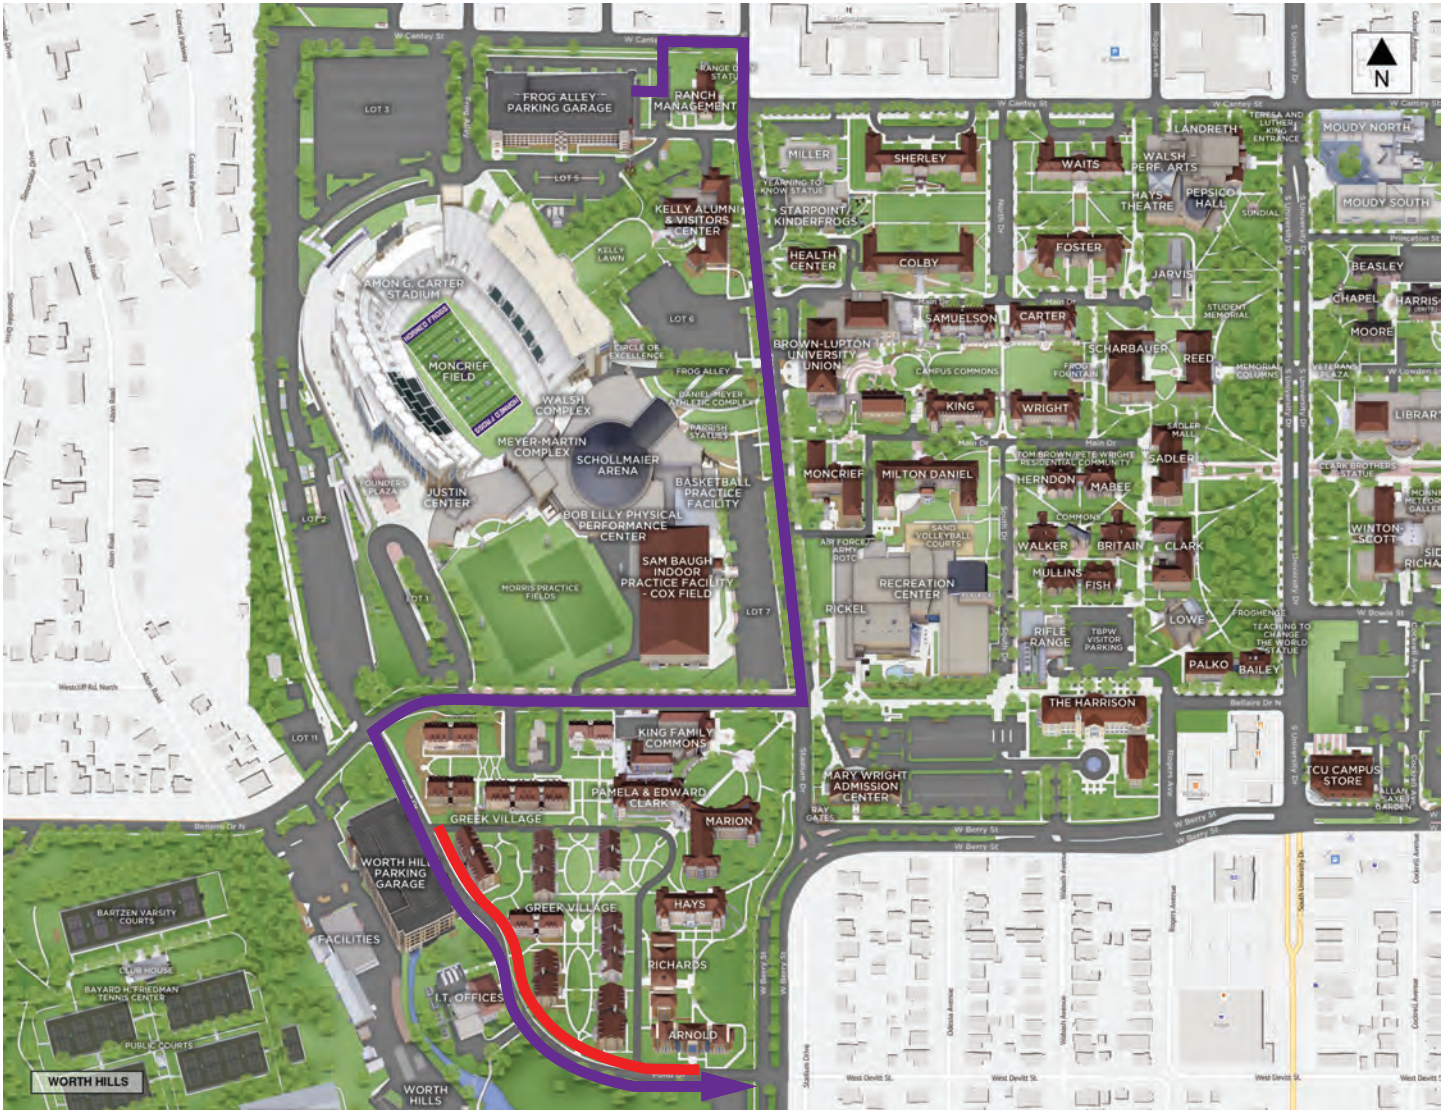

WORTH HILLS SA1, SA2, SA3, SA4 CONTINGENCY ROUTE AND UNLOADING AREA

Follow the purple line to arrive at your destination hall and park along the left curb where the red line designates your unloading zone.

Please move your vehicle within 15 minutes so the next Horned Frog Family can get their turn.

Thank you!