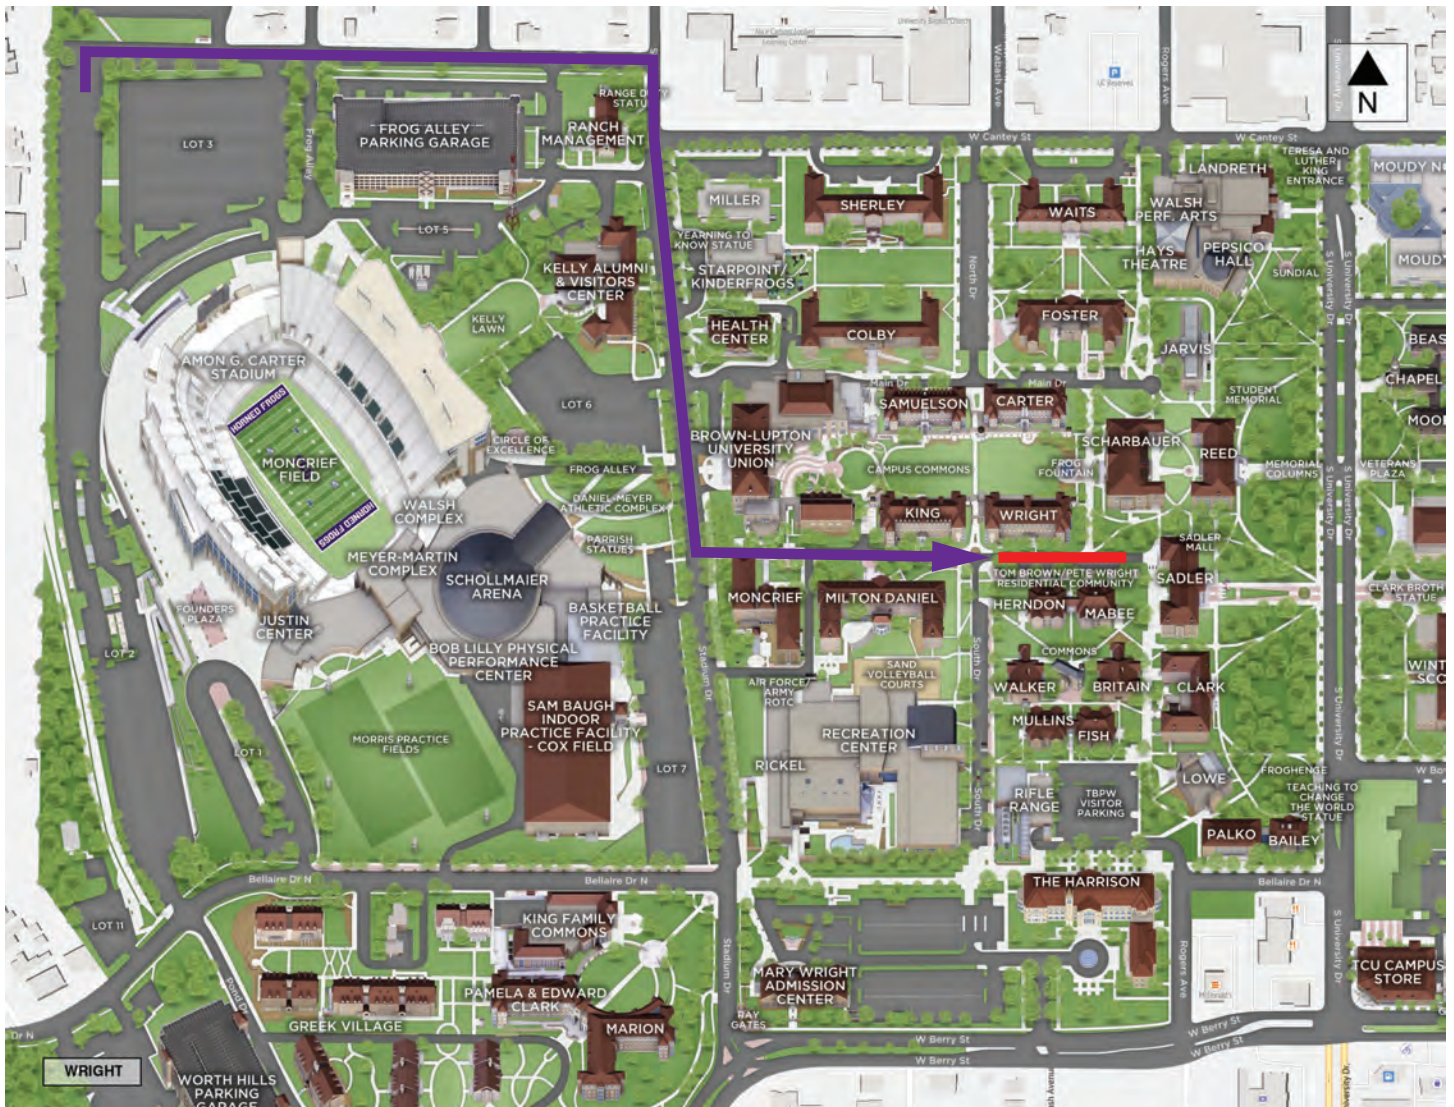

WRIGHT HALL ALTERNATE ROUTE AND UNLOADING AREA

Follow the purple line to arrive at your destination hall. The red line designates your unloading zone.

Please move your vehicle within 15 minutes so the next Horned Frog Family can get their turn.