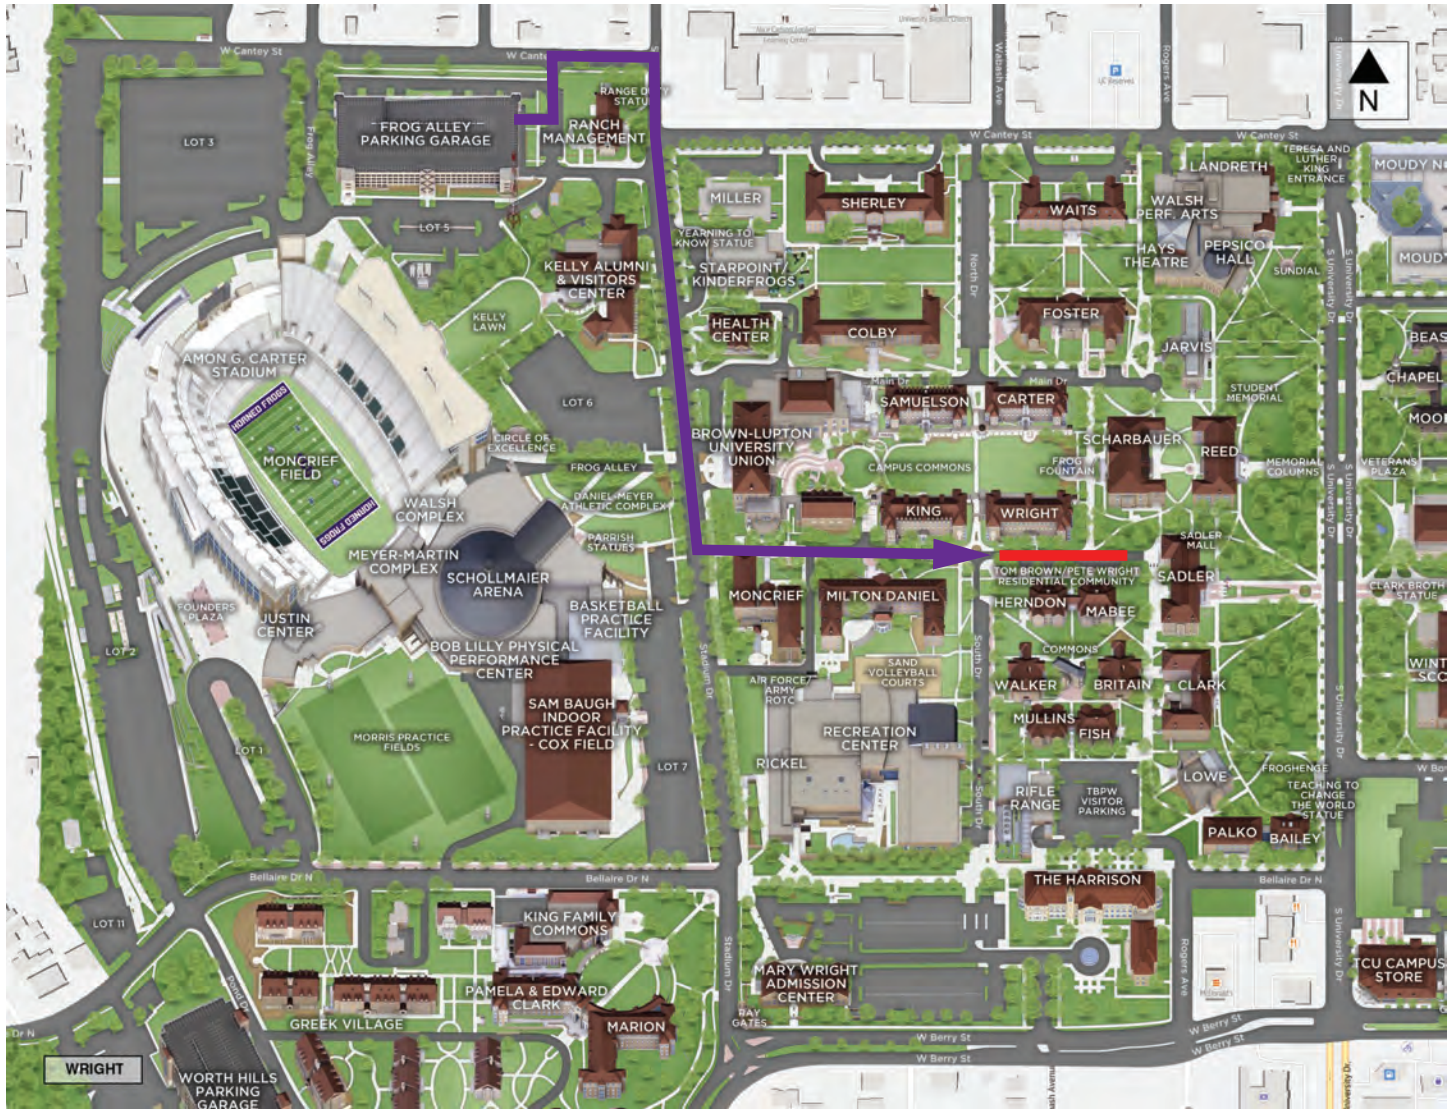

# WRIGHT HALL CONTINGENCY ROUTE AND UNLOADING AREA

Follow the purple line to arrive at your destination hall. The red line designates your unloading zone.

Please move your vehicle within 15 minutes so the next Horned Frog Family can get their turn.