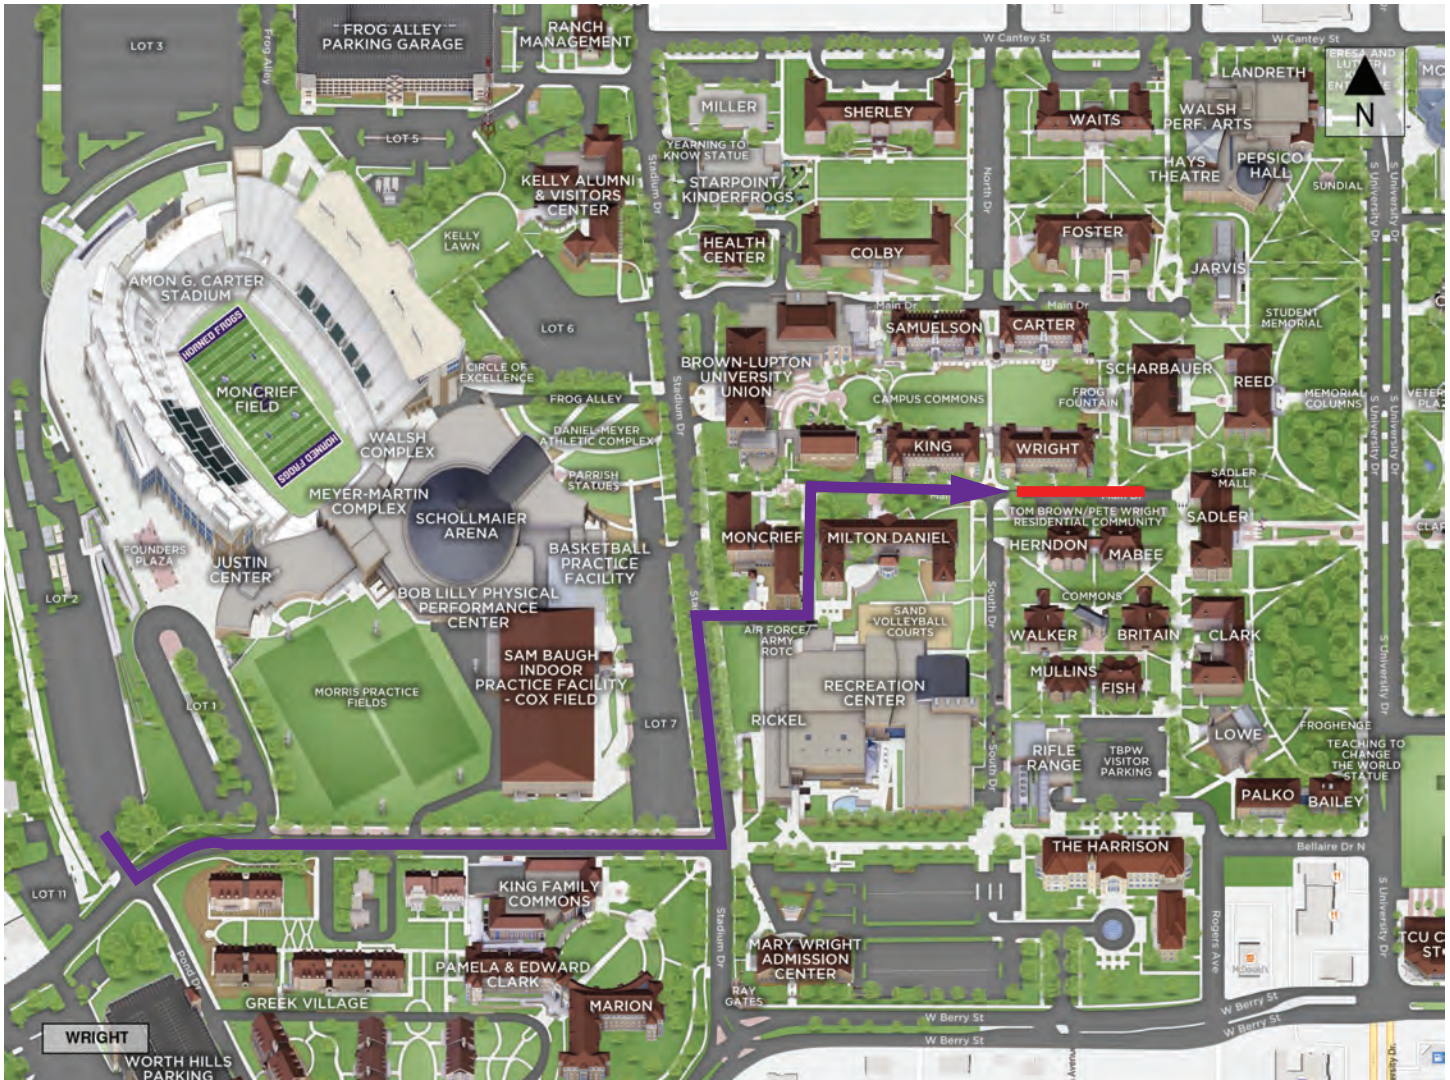

WRIGHT HALL ROUTE AND UNLOADING AREA

Follow the purple line to arrive at your destination hall. The red line designates your unloading zone.

Please move your vehicle within 15 minutes so the next Horned Frog Family can get their turn.