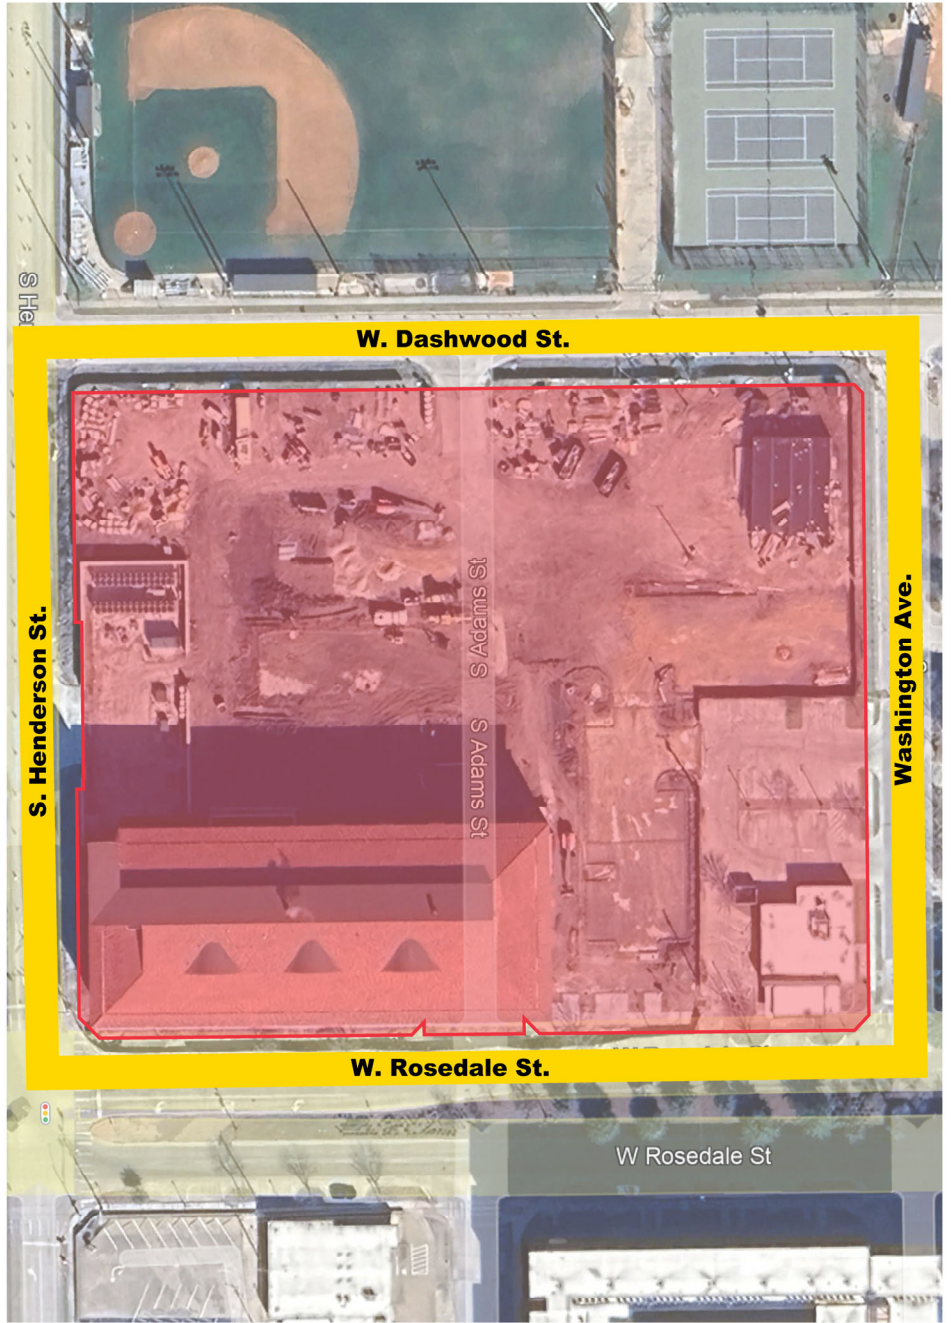

# Clery Map

## Legend:

- Separate Campus
- Public Property & Streets

Burnett School of Medicine  
1100 W. Rosedale Street  
Fort Worth, Texas