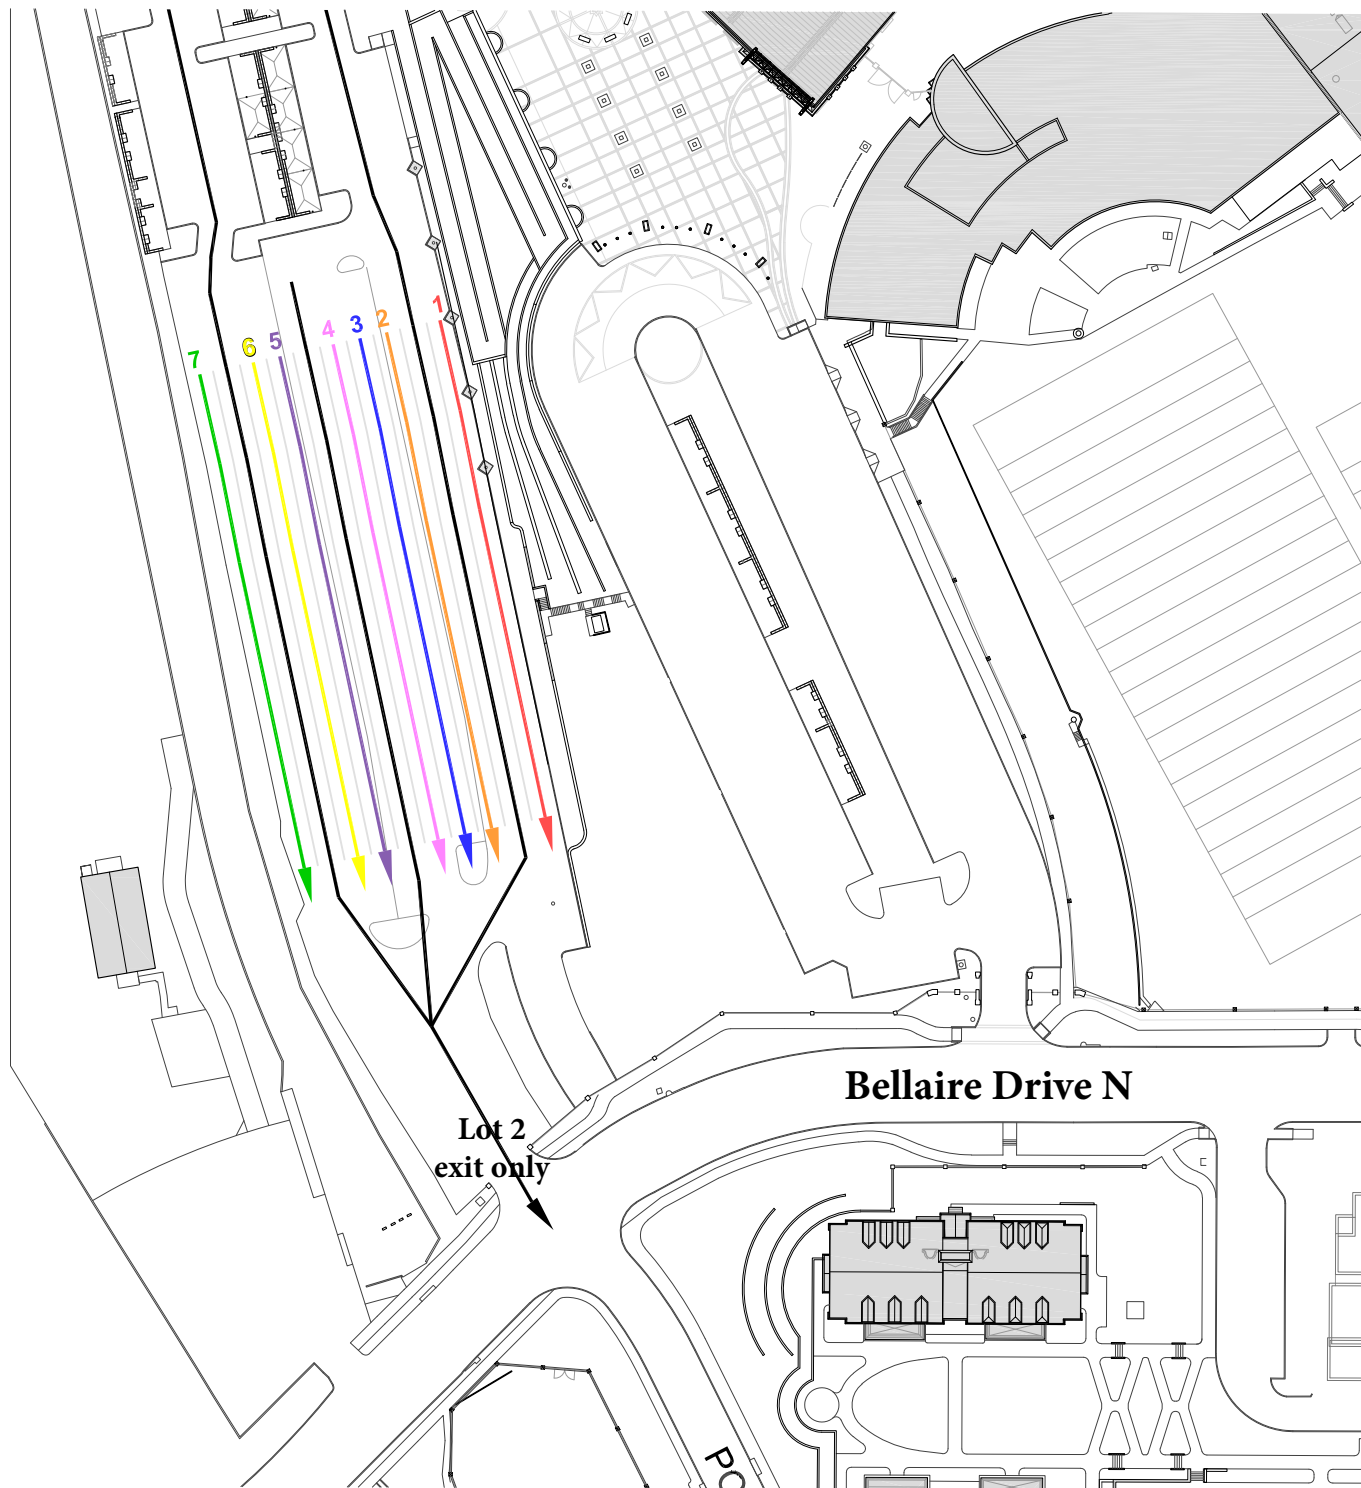

# LOT 2 STAGING AREA

Lane 1 - Worth Hills – P.E. Clark, Marion, Hays, Richards – RED

Lane 2 - Worth Hills Pond Drive, Arnold, SA1, SA2, SA3, SA4 – ORANGE

Lane 3 - Worth Hills Lively Horseshoe, SA5, SB1 – BLUE

Lane 4 - Colby, Foster, Samuelson, Carter – PINK

Lane 5 - Sherley, Waits – PURPLE

Lane 6 - Moncrief, Milton Daniel, King, and Wright – YELLOW

Lane 7 - Tom Brown / Pete Wright / Clark – GREEN