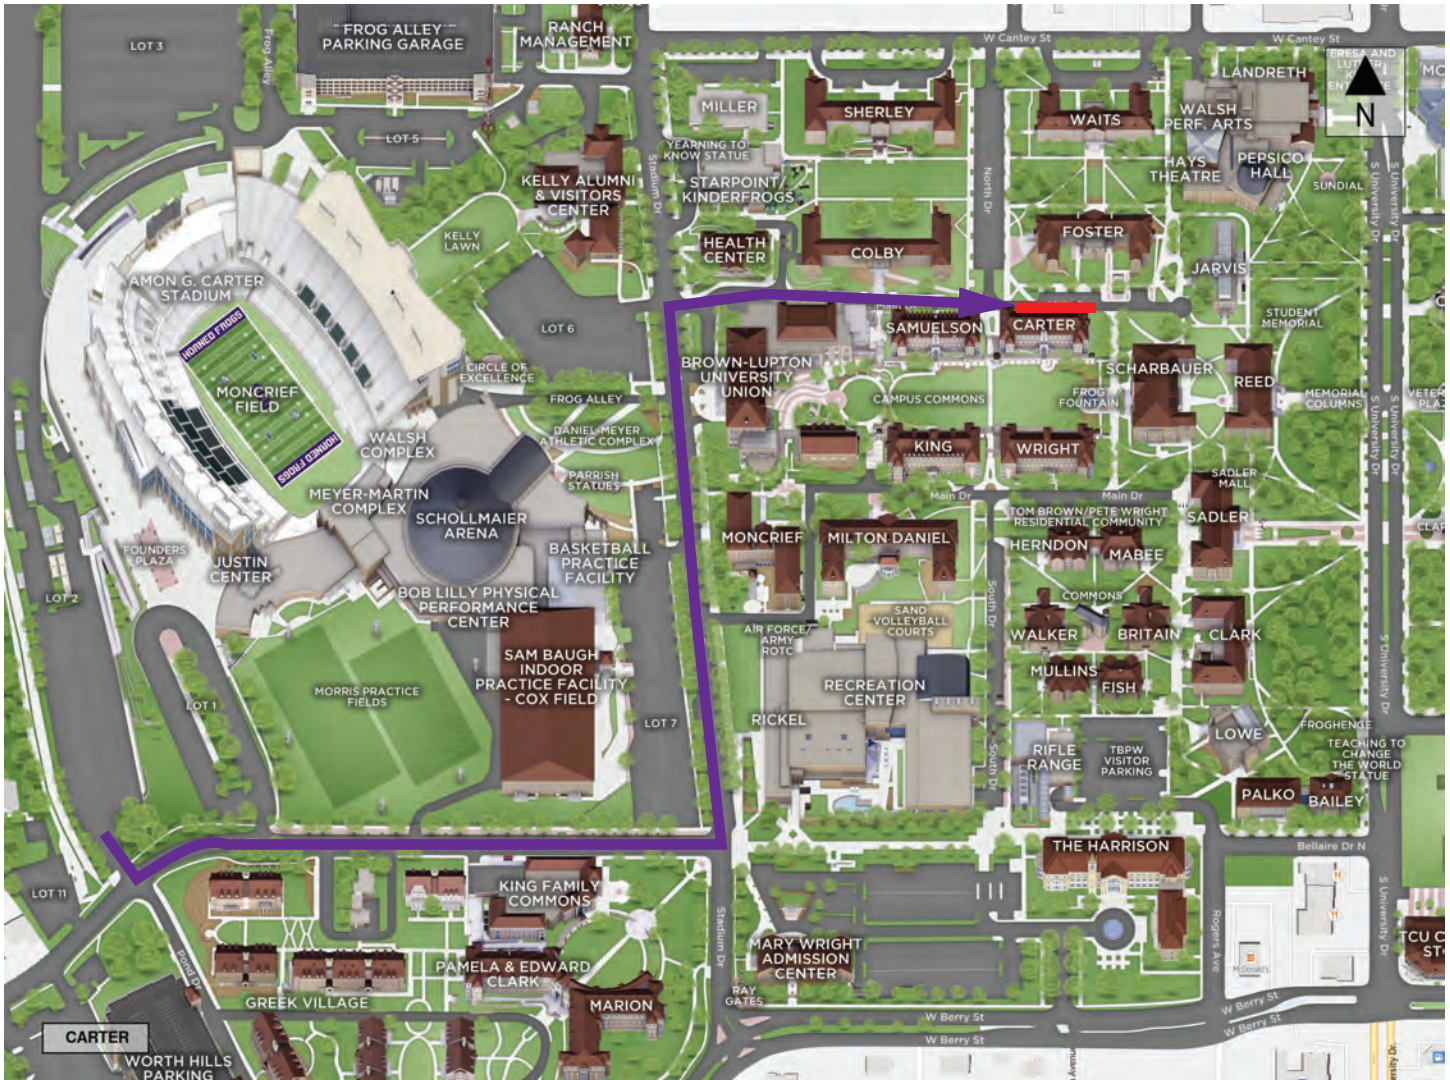

CARTER HALL ROUTE AND UNLOADING AREA

Follow the purple line to arrive at your destination hall. The red line designates your unloading zone.

Please move your vehicle, as soon as you unload, so the next Horned Frog Family can get their turn.