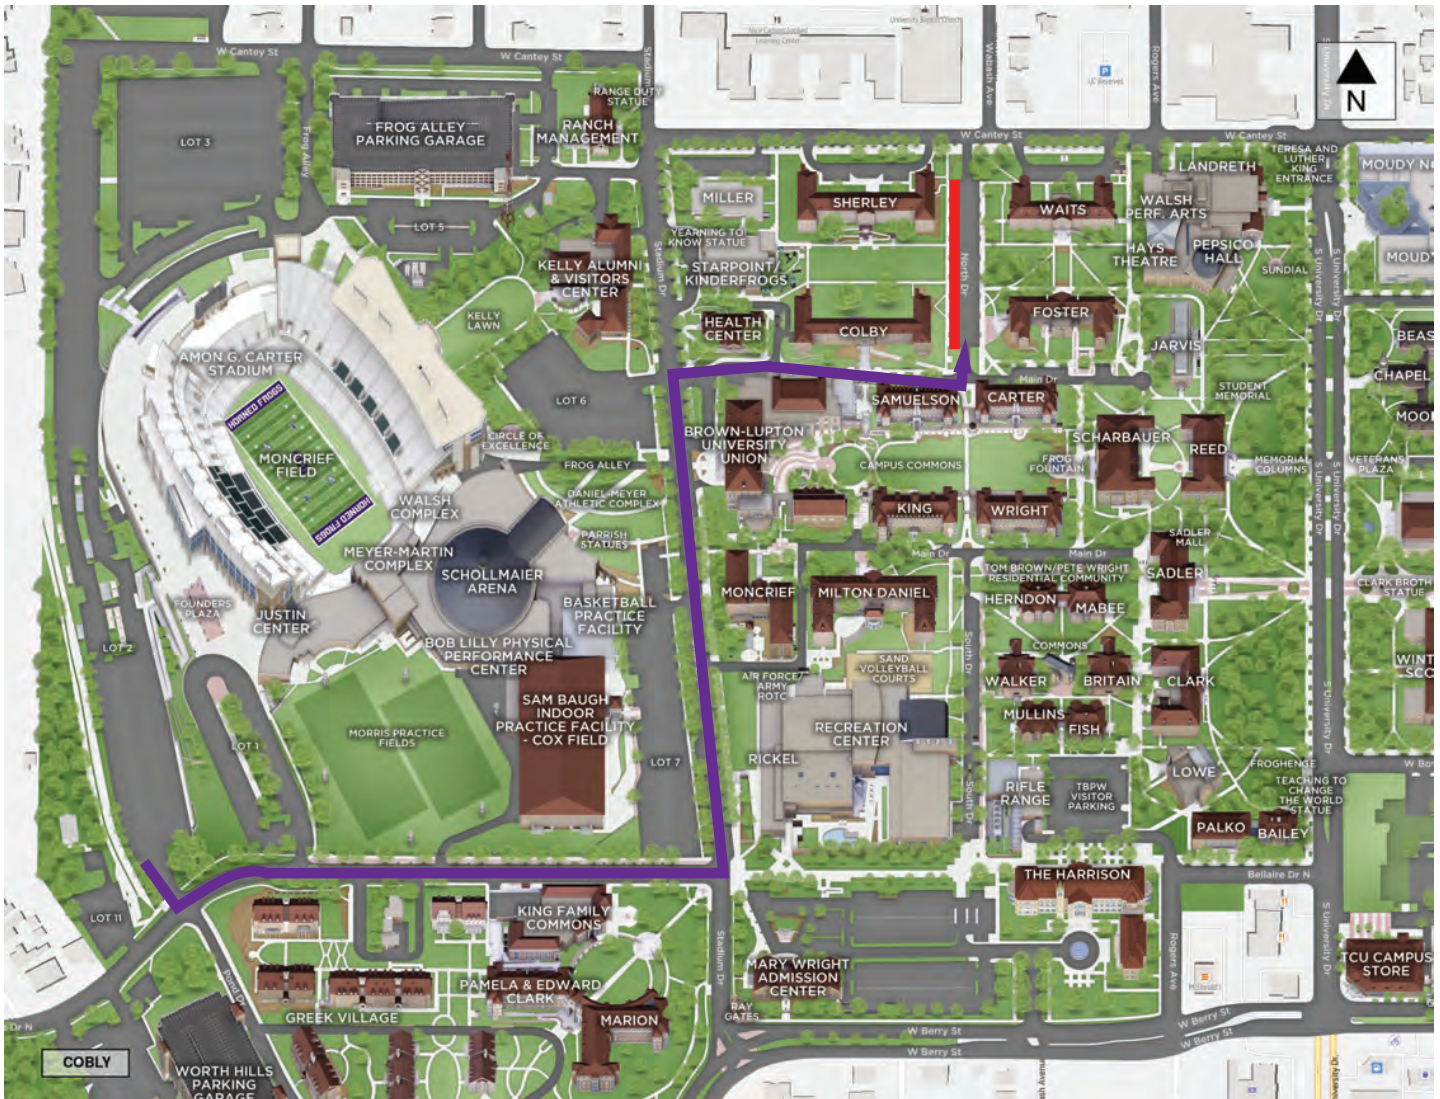

COLBY HALL ROUTE AND UNLOADING AREA

Follow the purple line to your destination hall. The red line designates your unloading zone along the left curb of North Dr.

Please move your vehicle, as soon as you unload, so the next Horned Frog Family can get their turn.