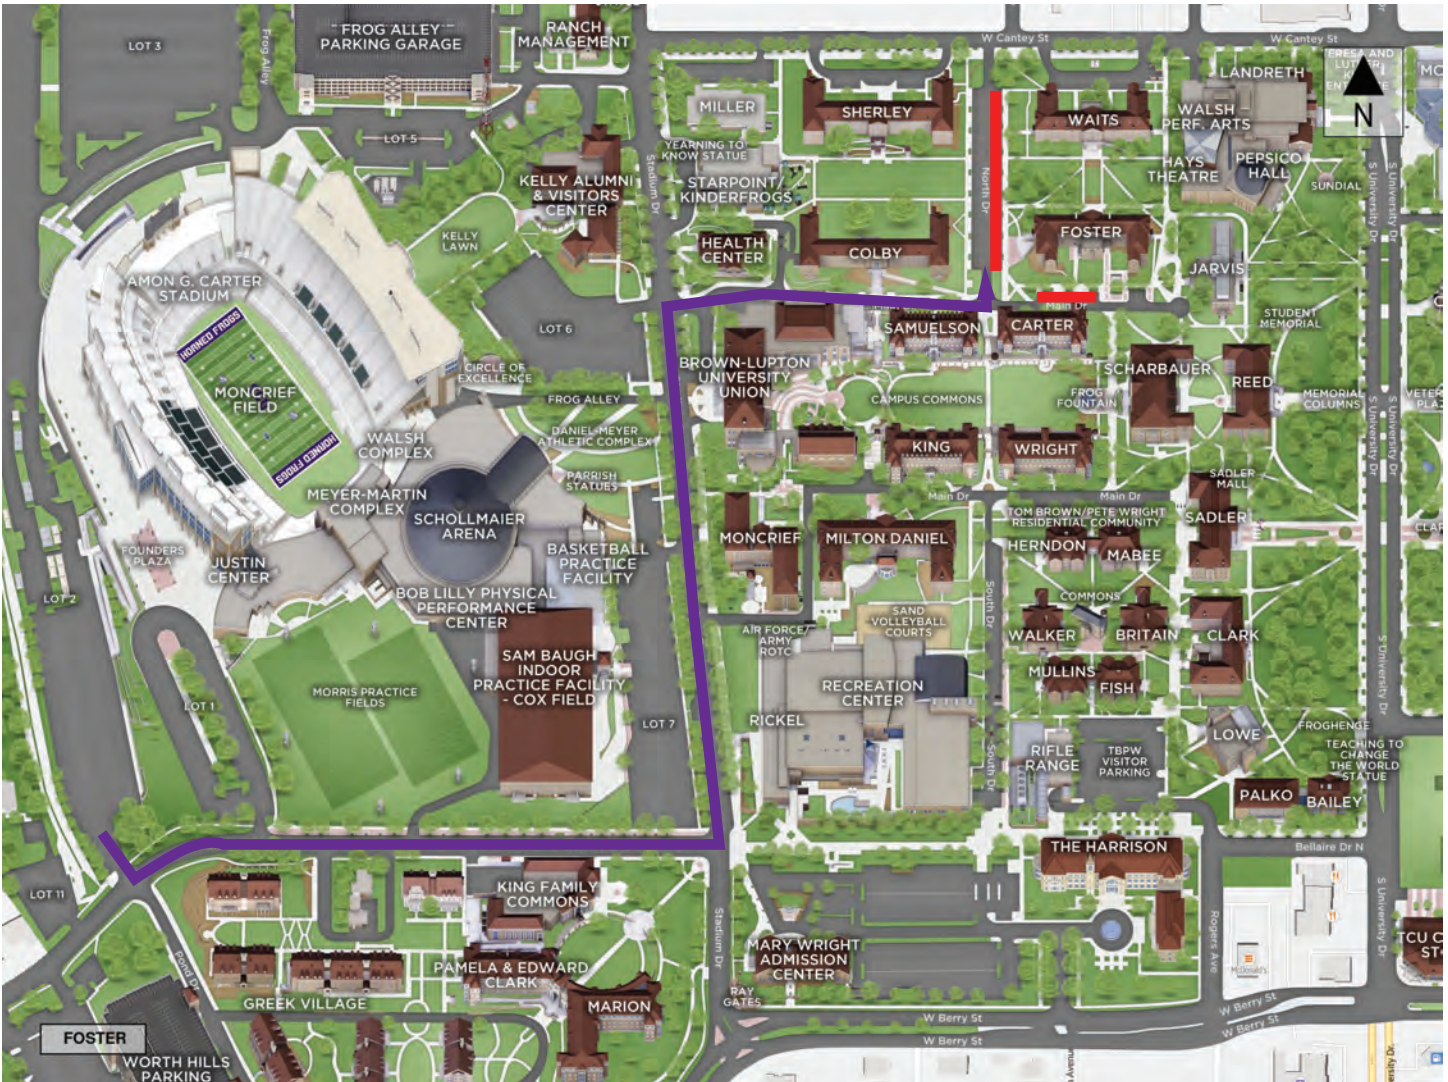

FOSTER HALL ROUTE AND UNLOADING AREA

Follow the purple line to arrive at your destination hall and park in the red areas designating your unloading zones.

Please move your vehicle, as soon as you unload, so the next Horned Frog Family can get their turn.