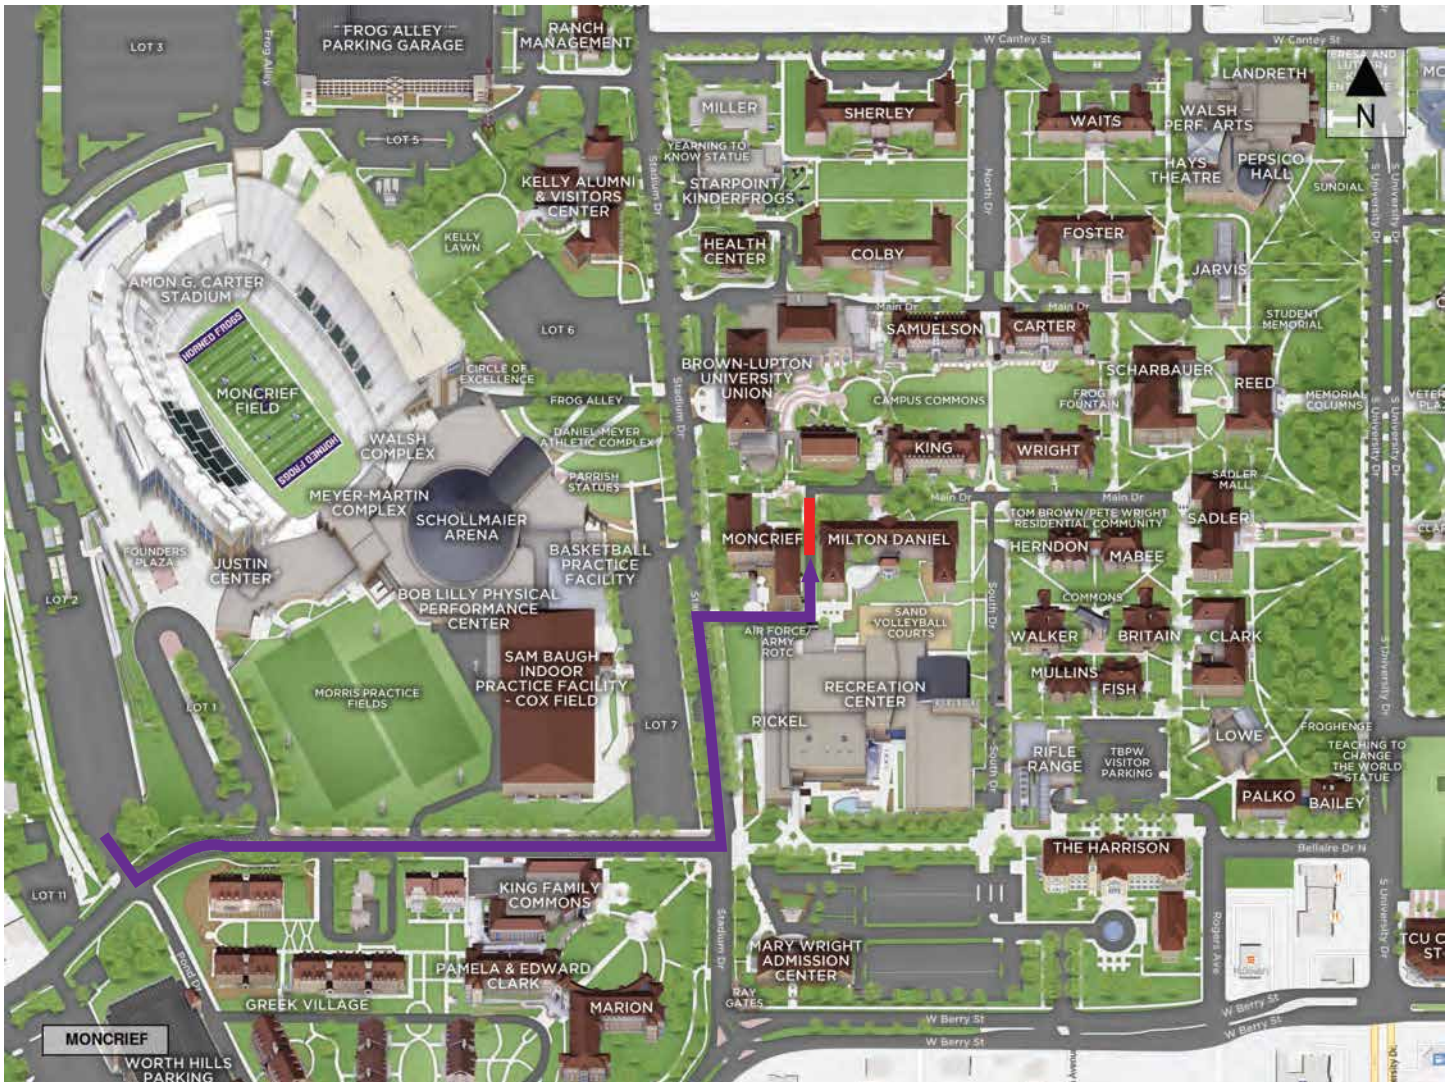

MONCRIEF HALL ROUTE AND UNLOADING AREA

Follow the purple line to your destination hall. The red line designates your unloading zone along the left curb.

Please move your vehicle, as soon as you unload, so the next Horned Frog Family can get their turn.