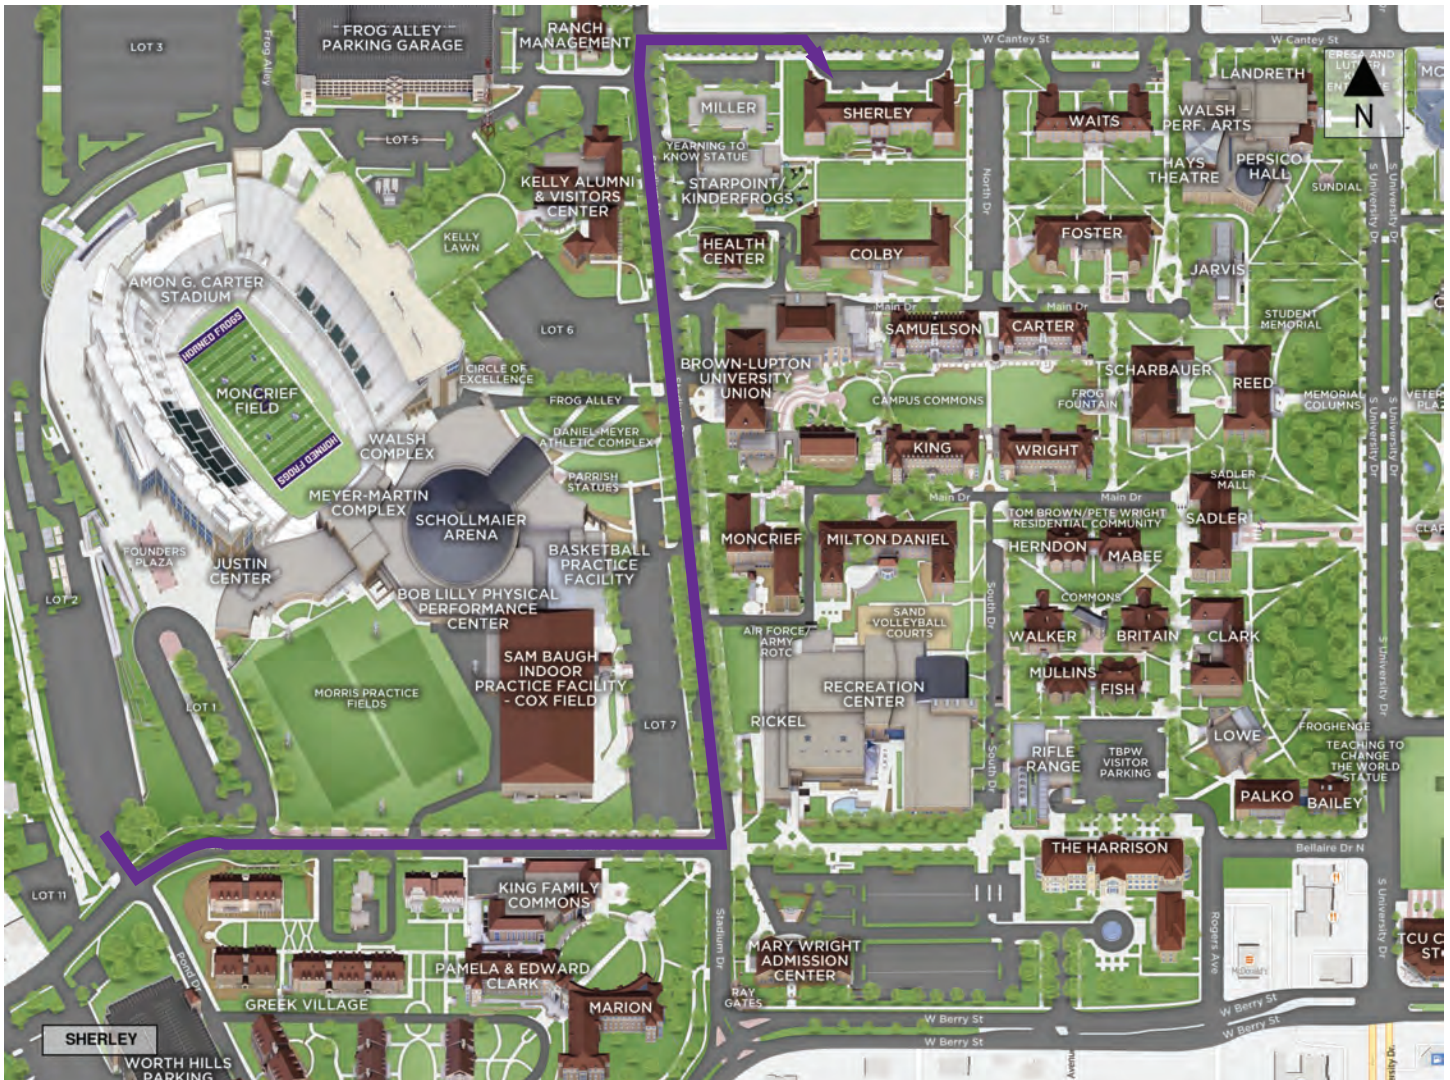

SHERLEY HALL ROUTE AND UNLOADING AREA

Follow the purple line to your destination hall. **Your unloading zone** is the circle drive in front of the hall.

Please move your vehicle, as soon as you unload, so the next Horned Frog Family can get their turn.