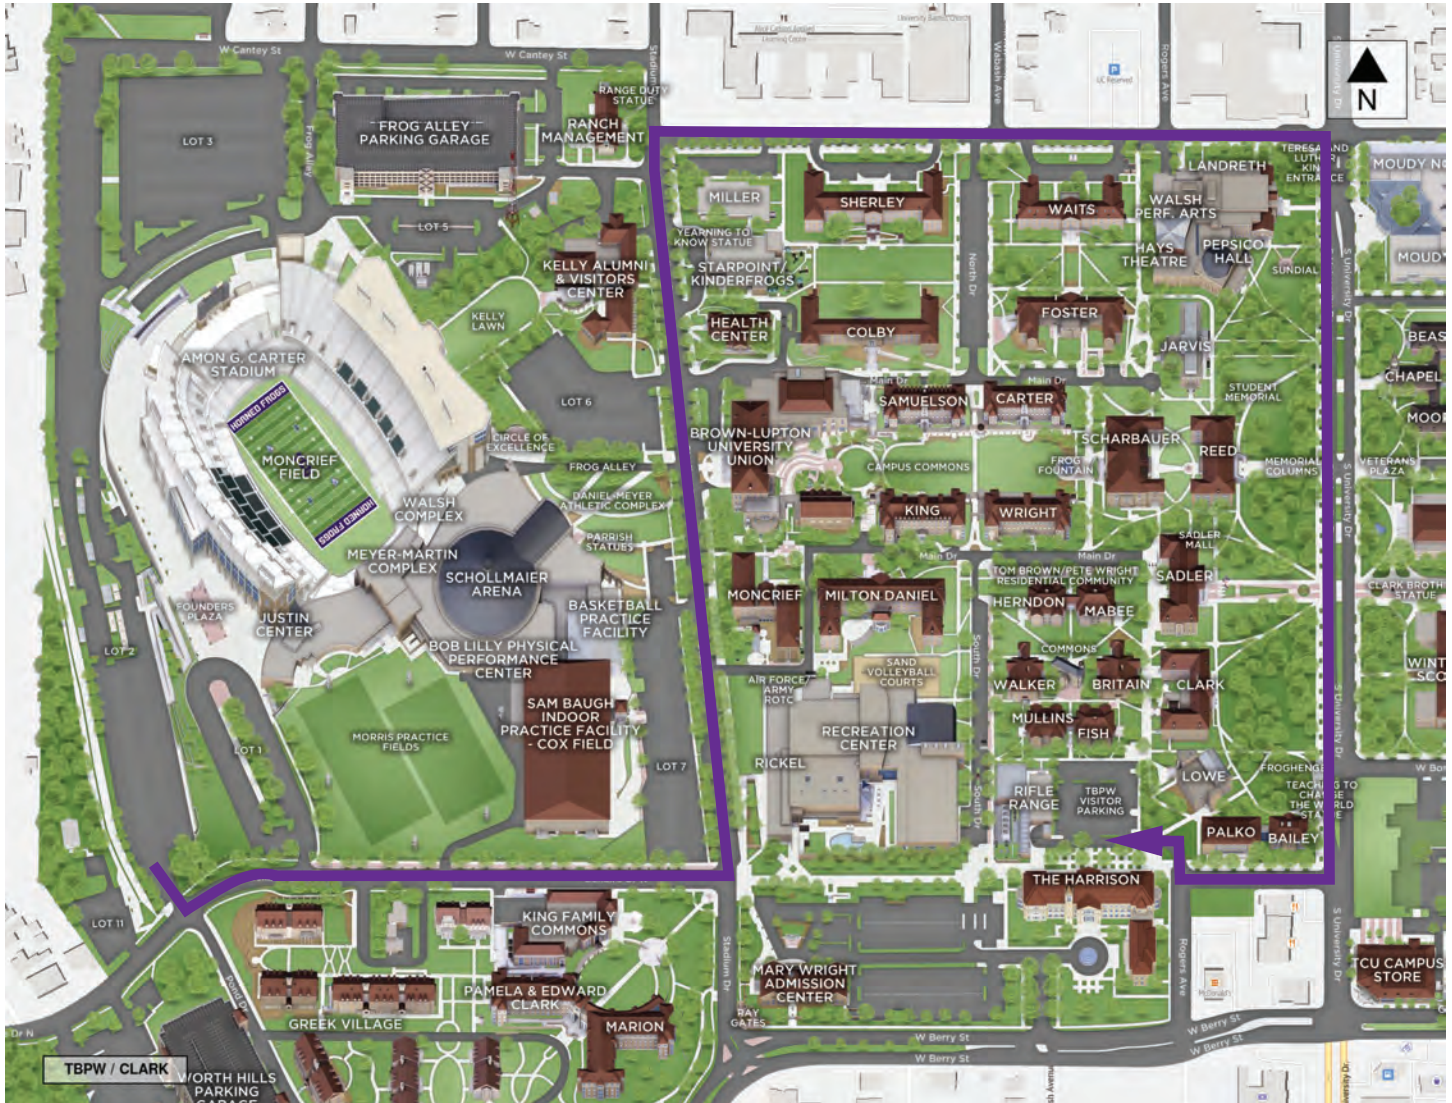

# TOM BROWN/PETE WRIGHT AND CLARK HALL ROUTE AND UNLOADING AREA

Follow the purple line to your destination hall and unload in the TBPW visitor lot.

Please move your vehicle, as soon as you unload, so the next Horned Frog Family can get their turn.