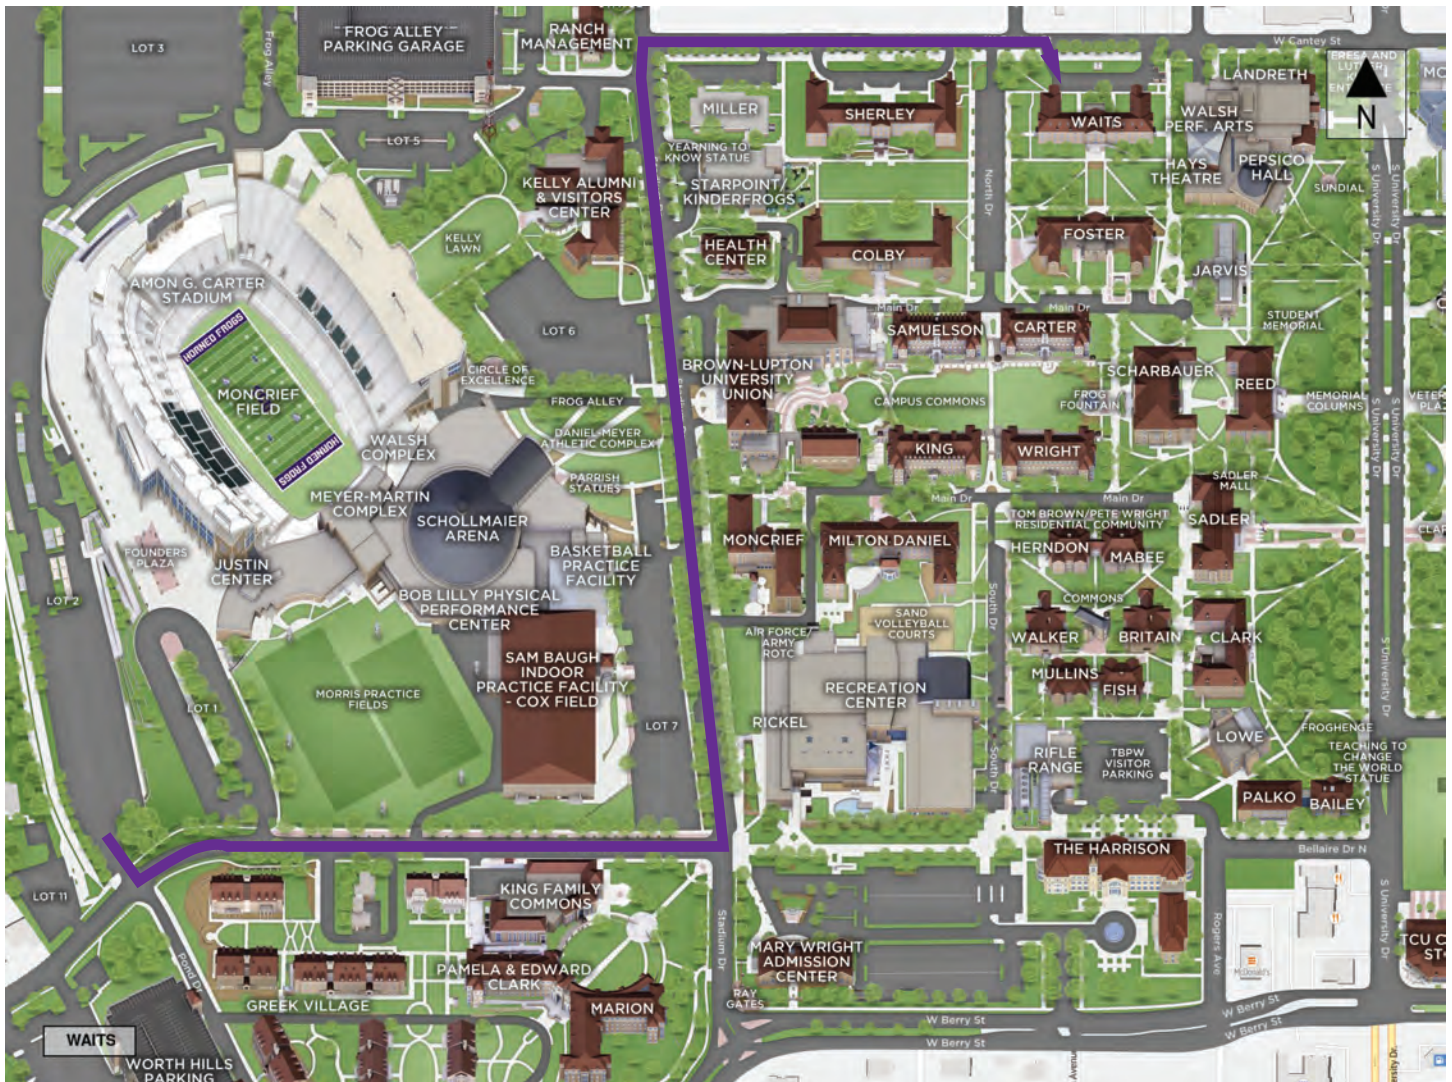

# WAITS HALL ROUTE AND UNLOADING AREA

Follow the purple line to arrive at your destination hall. **Your unloading zone** is the circle drive in front of the hall.

Please move your vehicle, as soon as you unload, so the next Horned Frog Family can get their turn.