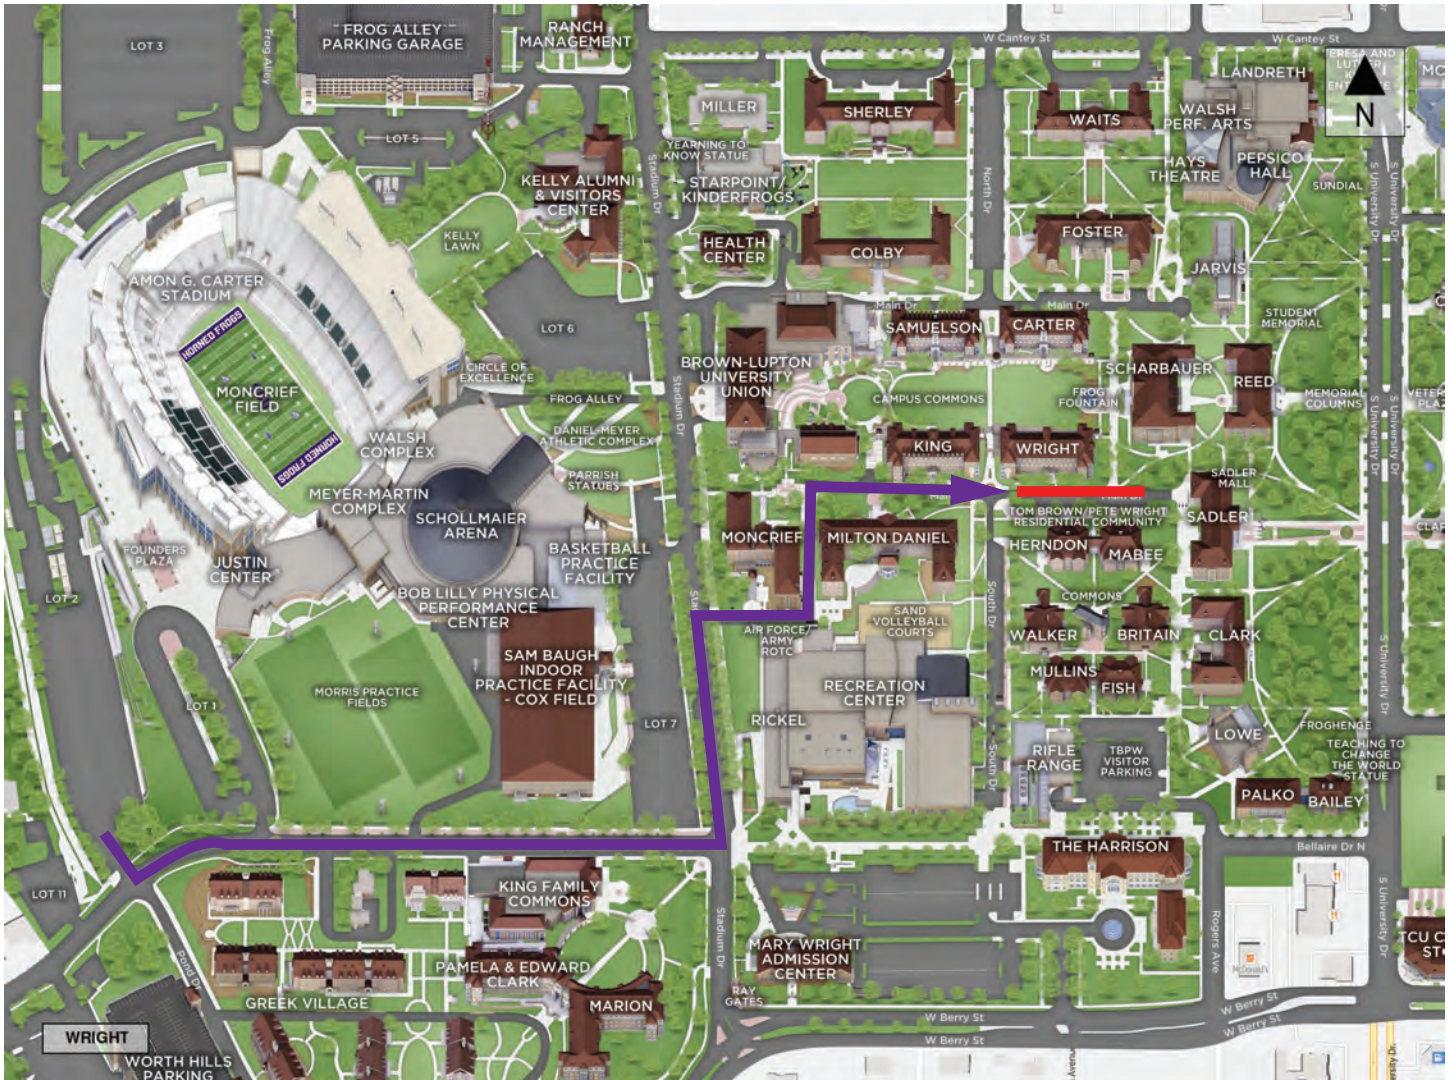

WRIGHT HALL ROUTE AND UNLOADING AREA

Follow the purple line to arrive at your destination hall. The red line designates your unloading zone.

Please move your vehicle, as soon as you unload, so the next Horned Frog Family can get their turn.